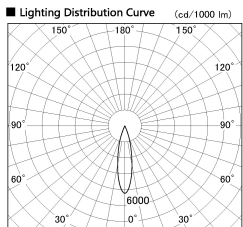

Item no. SD274-0625W9030-DMWL

Series Name: Hospitality Tracklight (In-Track) SD274 (48V)

Installation	48V Track mount
Type	
Fixture wattage	6W
Beam angle	23 deg
Color Temp.	3000K
CRI	Ra>90
Luminous	463 lm
Body	Die-cast aluminum alloy
Body finish	White
Trim finish	N/A
Reflector finish	N/A
IP Rate	IP20
Light source	COB module
Input Voltage	AC220~240V
Dimming Type	Dimmable
Certificate	CE, CCC
Cut Hole	N/A