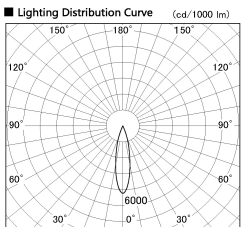

Item no. SD274-0625W9030-DMWL

Series Name: Hospitality Tracklight (In-Track) SD274 (48V)

Installation	48V Track mount
Type	Hospitality Tracklight (In-Track) SD274 (48V)
Fixture wattage	6W
Beam angle	23 deg
Color Temp.	3000K
CRI	Ra>90
Luminous	463 lm
Body	Die-cast aluminum alloy
Body finish	White
Trim finish	N/A
Reflector finish	N/A
IP Rate	IP20
Light source	COB module
Input Voltage	AC220~240V
Dimming Type	Dimmable
Certificate	CE, CCC
Cut Hole	N/A