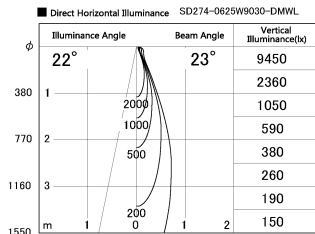

Item no. SD274-0625W9030-DMWL

Series Name: Hospitality Tracklight (In-Track) SD274 (48V)

Installation	48V Track mount
Type	
Fixture wattage	6W
Beam angle	23 deg
Color Temp.	3000K
CRI	Ra>90
Luminous	463 lm
Body	Die-cast aluminum alloy
Body finish	White
Trim finish	N/A
Reflector finish	N/A
IP Rate	IP20
Light source	COB module
Input Voltage	AC220~240V
Dimming Type	Dimmable
Certificate	CE, CCC
Cut Hole	N/A