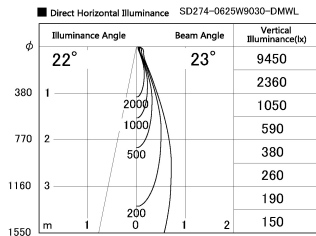

Item no. SD274-0625W9030-DMWL

Series Name: Hospitality Tracklight (In-Track) SD274 (48V)

Installation	48V Track mount
Type	Hospitality Tracklight (In-Track) SD274 (48V)
Fixture wattage	6W
Beam angle	23 deg
Color Temp.	3000K
CRI	Ra>90
Luminous	463 lm
Body	Die-cast aluminum alloy
Body finish	White
Trim finish	N/A
Reflector finish	N/A
IP Rate	IP20
Light source	COB module
Input Voltage	AC220~240V
Dimming Type	Dimmable
Certificate	CE, CCC
Cut Hole	N/A