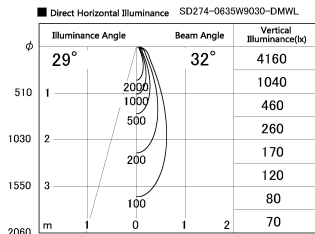

Item no. SD274-0635W9030-DMWL

Series Name: Hospitality Tracklight (In-Track) SD274 (48V)

Installation	48V Track mount
Type	
Fixture wattage	6W
Beam angle	32 deg
Color Temp.	3000K
CRI	Ra>90
Luminous	418 lm
Body	Die-cast aluminum alloy
Body finish	White
Trim finish	N/A
Reflector finish	N/A
IP Rate	IP20
Light source	COB module
Input Voltage	AC220~240V
Dimming Type	Dimmable
Certificate	CE, CCC
Cut Hole	N/A