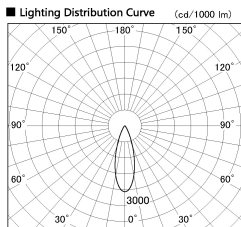

Item no. SD274-0635W9030-DMWL

Series Name: Hospitality Tracklight (In-Track) SD274 (48V)

Installation	48V Track mount
Type	
Fixture wattage	6W
Beam angle	32 deg
Color Temp.	3000K
CRI	Ra>90
Luminous	418 lm
Body	Die-cast aluminum alloy
Body finish	White
Trim finish	N/A
Reflector finish	N/A
IP Rate	IP20
Light source	COB module
Input Voltage	AC220~240V
Dimming Type	Dimmable
Certificate	CE, CCC
Cut Hole	N/A