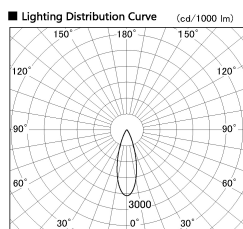

Item no. SD274-0635W9030-DMWL

Series Name: Hospitality Tracklight (In-Track) SD274 (48V)

■ Direct Horizontal Illuminance SD274-0635W9030-DMWL

Illuminance Angle	Beam Angle	Vertical Illuminance (lx)
29°	32°	4160
1		1040
2000		460
1000		260
500		170
200		120
100		80
70		70

Installation	48V Track mount
Type	Hospitality Tracklight (In-Track) SD274 (48V)
Fixture wattage	6W
Beam angle	32 deg
Color Temp.	3000K
CRI	Ra>90
Luminous	418 lm
Body	Die-cast aluminum alloy
Body finish	White
Trim finish	N/A
Reflector finish	N/A
IP Rate	IP20
Light source	COB module
Input Voltage	AC220~240V
Dimming Type	Dimmable
Certificate	CE, CCC
Cut Hole	N/A