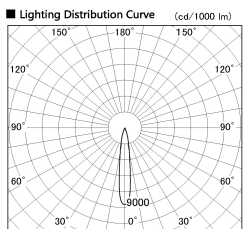

Item no. SD274-0620W9035-DMWL

Series Name: Hospitality Tracklight (In-Track) SD274 (48V)

■ Direct Horizontal Illuminance SD274-0620W9035-DMWL

Illuminance Angle	Beam Angle	Vertical Illuminance (lx)
16°	15°	16870
1		4220
2		1870
3		1050
4		670
5		470
6		340
7		260

Installation	48V Track mount
Type	Hospitality Tracklight (In-Track) SD274 (48V)
Fixture wattage	6W
Beam angle	15 deg
Color Temp.	3500K
CRI	Ra>90
Luminous	486 lm
Body	Die-cast aluminum alloy
Body finish	White
Trim finish	N/A
Reflector finish	N/A
IP Rate	IP20
Light source	COB module
Input Voltage	AC220~240V
Dimming Type	Dimmable
Certificate	CE, CCC
Cut Hole	N/A