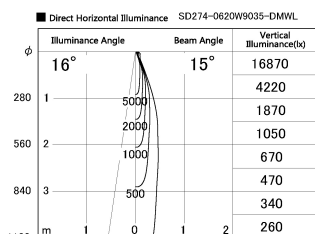

Item no. SD274-0620W9035-DMWL

Series Name: Hospitality Tracklight (In-Track) SD274 (48V)

Installation	48V Track mount
Type	
Fixture wattage	6W
Beam angle	15 deg
Color Temp.	3500K
CRI	Ra>90
Luminous	486 lm
Body	Die-cast aluminum alloy
Body finish	White
Trim finish	N/A
Reflector finish	N/A
IP Rate	IP20
Light source	COB module
Input Voltage	AC220~240V
Dimming Type	Dimmable
Certificate	CE, CCC
Cut Hole	N/A