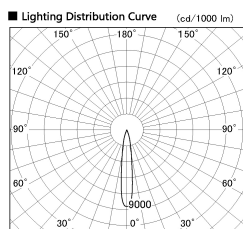

Item no. SD274-0620W9035-DMWL

Series Name: Hospitality Tracklight (In-Track) SD274 (48V)

■ Direct Horizontal Illuminance SD274-0620W9035-DMWL

Illuminance Angle	Beam Angle	Vertical Illuminance (lx)
16°	15°	16870
		4220
		1870
		1050
		670
		470
		340
		260

Installation	48V Track mount
Type	Hospitality Tracklight (In-Track) SD274 (48V)
Fixture wattage	6W
Beam angle	15 deg
Color Temp.	3500K
CRI	Ra>90
Luminous	486 lm
Body	Die-cast aluminum alloy
Body finish	White
Trim finish	N/A
Reflector finish	N/A
IP Rate	IP20
Light source	COB module
Input Voltage	AC220~240V
Dimming Type	Dimmable
Certificate	CE, CCC
Cut Hole	N/A