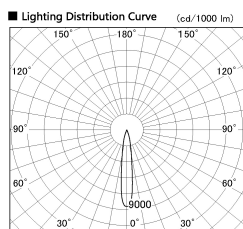

Item no. SD274-0620W9035-DMWL

Series Name: Hospitality Tracklight (In-Track) SD274 (48V)

Installation	48V Track mount
Type	
Fixture wattage	6W
Beam angle	15 deg
Color Temp.	3500K
CRI	Ra>90
Luminous	486 lm
Body	Die-cast aluminum alloy
Body finish	White
Trim finish	N/A
Reflector finish	N/A
IP Rate	IP20
Light source	COB module
Input Voltage	AC220~240V
Dimming Type	Dimmable
Certificate	CE, CCC
Cut Hole	N/A