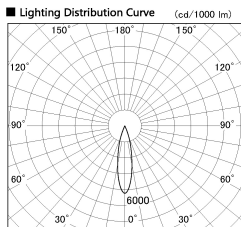

Item no. SD274-0625W9035-DMWL

Series Name: Hospitality Tracklight (In-Track) SD274 (48V)

Installation	48V Track mount
Type	
Fixture wattage	6W
Beam angle	23 deg
Color Temp.	3500K
CRI	Ra>90
Luminous	482 lm
Body	Die-cast aluminum alloy
Body finish	White
Trim finish	N/A
Reflector finish	N/A
IP Rate	IP20
Light source	COB module
Input Voltage	AC220~240V
Dimming Type	Dimmable
Certificate	CE, CCC
Cut Hole	N/A