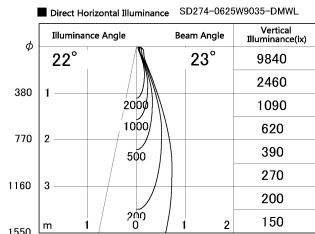

Item no. SD274-0625W9035-DMWL

Series Name: Hospitality Tracklight (In-Track) SD274 (48V)

Installation	48V Track mount
Type	
Fixture wattage	6W
Beam angle	23 deg
Color Temp.	3500K
CRI	Ra>90
Luminous	482 lm
Body	Die-cast aluminum alloy
Body finish	White
Trim finish	N/A
Reflector finish	N/A
IP Rate	IP20
Light source	COB module
Input Voltage	AC220~240V
Dimming Type	Dimmable
Certificate	CE, CCC
Cut Hole	N/A