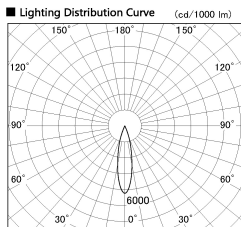

Item no. SD274-0625W9035-DMWL

Series Name: Hospitality Tracklight (In-Track) SD274 (48V)

■ Direct Horizontal Illuminance SD274-0625W9035-DMWL

φ	Illuminance Angle	Beam Angle	Vertical Illuminance (lx)
380	22°	23°	9840
1			2460
770			1090
2			620
1160			390
3			270
1550			200
m	1	2	150

Installation	48V Track mount
Type	Hospitality Tracklight (In-Track) SD274 (48V)
Fixture wattage	6W
Beam angle	23 deg
Color Temp.	3500K
CRI	Ra>90
Luminous	482 lm
Body	Die-cast aluminum alloy
Body finish	White
Trim finish	N/A
Reflector finish	N/A
IP Rate	IP20
Light source	COB module
Input Voltage	AC220~240V
Dimming Type	Dimmable
Certificate	CE, CCC
Cut Hole	N/A