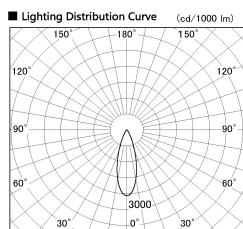

Item no. SD274-0635W9035-DMWL

Series Name: Hospitality Tracklight (In-Track) SD274 (48V)

■ Direct Horizontal Illuminance SD274-0635W9035-DMWL

φ	Illuminance Angle	Beam Angle	Vertical Illuminance (lx)
1	29°	32°	4330
1030			1080
1550			480
2060			270
			170
			120
			90
			70

Installation	48V Track mount
Type	Hospitality Tracklight (In-Track) SD274 (48V)
Fixture wattage	6W
Beam angle	32 deg
Color Temp.	3500K
CRI	Ra>90
Luminous	435 lm
Body	Die-cast aluminum alloy
Body finish	White
Trim finish	N/A
Reflector finish	N/A
IP Rate	IP20
Light source	COB module
Input Voltage	AC220~240V
Dimming Type	Dimmable
Certificate	CE, CCC
Cut Hole	N/A