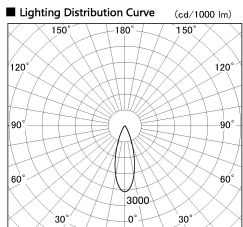

Item no. SD274-0635W9035-DMWL

Series Name: Hospitality Tracklight (In-Track) SD274 (48V)

Installation	48V Track mount
Type	
Fixture wattage	6W
Beam angle	32 deg
Color Temp.	3500K
CRI	Ra>90
Luminous	435 lm
Body	Die-cast aluminum alloy
Body finish	White
Trim finish	N/A
Reflector finish	N/A
IP Rate	IP20
Light source	COB module
Input Voltage	AC220~240V
Dimming Type	Dimmable
Certificate	CE, CCC
Cut Hole	N/A