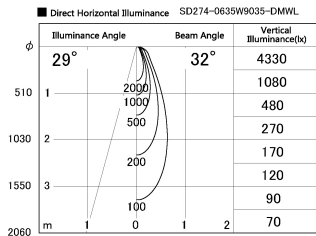

Item no. SD274-0635W9035-DMWL

Series Name: Hospitality Tracklight (In-Track) SD274 (48V)

Installation	48V Track mount
Type	
Fixture wattage	6W
Beam angle	32 deg
Color Temp.	3500K
CRI	Ra>90
Luminous	435 lm
Body	Die-cast aluminum alloy
Body finish	White
Trim finish	N/A
Reflector finish	N/A
IP Rate	IP20
Light source	COB module
Input Voltage	AC220~240V
Dimming Type	Dimmable
Certificate	CE, CCC
Cut Hole	N/A