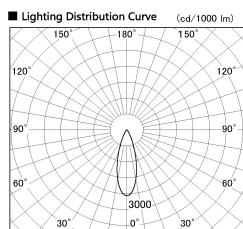

Item no. SD274-0635W9035-DMWL

Series Name: Hospitality Tracklight (In-Track) SD274 (48V)

■ Direct Horizontal Illuminance SD274-0635W9035-DMWL

φ	Illuminance Angle	Beam Angle	Vertical Illuminance(lx)
1	29°	32°	4330
1			1080
2			480
3			270
1030			170
1550			120
2060			90
			70

Installation	48V Track mount
Type	Hospitality Tracklight (In-Track) SD274 (48V)
Fixture wattage	6W
Beam angle	32 deg
Color Temp.	3500K
CRI	Ra>90
Luminous	435 lm
Body	Die-cast aluminum alloy
Body finish	White
Trim finish	N/A
Reflector finish	N/A
IP Rate	IP20
Light source	COB module
Input Voltage	AC220~240V
Dimming Type	Dimmable
Certificate	CE, CCC
Cut Hole	N/A