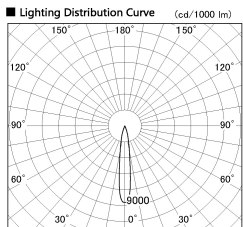

Item no. SD274-0620W9040-DMWL

Series Name: Hospitality Tracklight (In-Track) SD274 (48V)

Installation	48V Track mount
Type	
Fixture wattage	6W
Beam angle	15 deg
Color Temp.	4000K
CRI	Ra>90
Luminous	495 lm
Body	Die-cast aluminum alloy
Body finish	White
Trim finish	N/A
Reflector finish	N/A
IP Rate	IP20
Light source	COB module
Input Voltage	AC220~240V
Dimming Type	Dimmable
Certificate	CE, CCC
Cut Hole	N/A