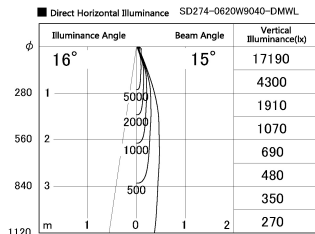

Item no. SD274-0620W9040-DMWL

Series Name: Hospitality Tracklight (In-Track) SD274 (48V)

Installation	48V Track mount
Type	
Fixture wattage	6W
Beam angle	15 deg
Color Temp.	4000K
CRI	Ra>90
Luminous	495 lm
Body	Die-cast aluminum alloy
Body finish	White
Trim finish	N/A
Reflector finish	N/A
IP Rate	IP20
Light source	COB module
Input Voltage	AC220~240V
Dimming Type	Dimmable
Certificate	CE, CCC
Cut Hole	N/A