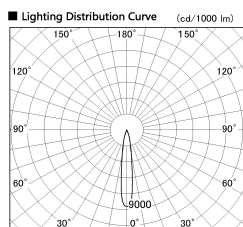

Item no. SD274-0620W9040-DMWL

Series Name: Hospitality Tracklight (In-Track) SD274 (48V)

■ Direct Horizontal Illuminance SD274-0620W9040-DMWL

φ	Illuminance Angle	Beam Angle	Vertical Illuminance(lx)
1	16°	15°	17190
280			4300
1			1910
560			1070
2			690
840			480
3			350
1120			270

Installation	48V Track mount
Type	Hospitality Tracklight (In-Track) SD274 (48V)
Fixture wattage	6W
Beam angle	15 deg
Color Temp.	4000K
CRI	Ra>90
Luminous	495 lm
Body	Die-cast aluminum alloy
Body finish	White
Trim finish	N/A
Reflector finish	N/A
IP Rate	IP20
Light source	COB module
Input Voltage	AC220~240V
Dimming Type	Dimmable
Certificate	CE, CCC
Cut Hole	N/A