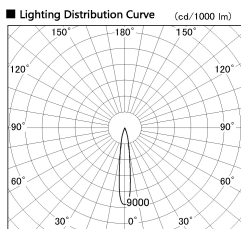

Item no. SD274-0620W9040-DMWL

Series Name: Hospitality Tracklight (In-Track) SD274 (48V)

■ Direct Horizontal Illuminance SD274-0620W9040-DMWL

Illuminance Angle	Beam Angle	Vertical Illuminance (lx)
16°	15°	17190
		4300
		1910
		1070
		690
		480
		350
		270

Installation	48V Track mount
Type	Hospitality Tracklight (In-Track) SD274 (48V)
Fixture wattage	6W
Beam angle	15 deg
Color Temp.	4000K
CRI	Ra>90
Luminous	495 lm
Body	Die-cast aluminum alloy
Body finish	White
Trim finish	N/A
Reflector finish	N/A
IP Rate	IP20
Light source	COB module
Input Voltage	AC220~240V
Dimming Type	Dimmable
Certificate	CE, CCC
Cut Hole	N/A