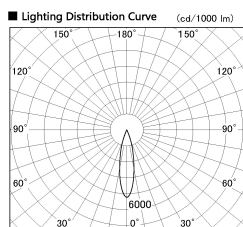

Item no. SD274-0625W9040-DMWL

Series Name: Hospitality Tracklight (In-Track) SD274 (48V)

■ Direct Horizontal Illuminance SD274-0625W9040-DMWL

| Illuminance Angle | Beam Angle | Vertical Illuminance (lx) |
|-------------------|------------|---------------------------|
| 22° | 23° | 10030 |
| 1 | | 2510 |
| 380 | | 1110 |
| 2 | | 630 |
| 770 | | 400 |
| 3 | | 280 |
| 1160 | | 200 |
| 1550 | | 160 |

| | |
|------------------|---|
| Installation | 48V Track mount |
| Type | Hospitality Tracklight (In-Track) SD274 (48V) |
| Fixture wattage | 6W |
| Beam angle | 23 deg |
| Color Temp. | 4000K |
| CRI | Ra>90 |
| Luminous | 491 lm |
| Body | Die-cast aluminum alloy |
| Body finish | White |
| Trim finish | N/A |
| Reflector finish | N/A |
| IP Rate | IP20 |
| Light source | COB module |
| Input Voltage | AC220~240V |
| Dimming Type | Dimmable |
| Certificate | CE, CCC |
| Cut Hole | N/A |