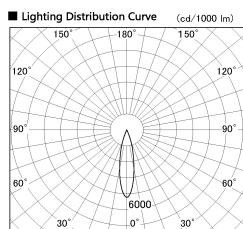

Item no. SD274-0625W9040-DMWL

Series Name: Hospitality Tracklight (In-Track) SD274 (48V)

■ Direct Horizontal Illuminance SD274-0625W9040-DMWL

Illuminance Angle	Beam Angle	Vertical Illuminance (lx)
22°	23°	10030
		2510
		1110
		630
		400
		280
		200
		160

Installation	48V Track mount
Type	
Fixture wattage	6W
Beam angle	23 deg
Color Temp.	4000K
CRI	Ra>90
Luminous	491 lm
Body	Die-cast aluminum alloy
Body finish	White
Trim finish	N/A
Reflector finish	N/A
IP Rate	IP20
Light source	COB module
Input Voltage	AC220~240V
Dimming Type	Dimmable
Certificate	CE, CCC
Cut Hole	N/A