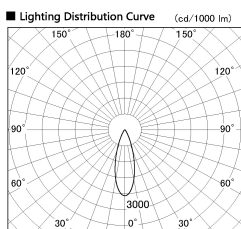

Item no. SD274-0635W9040-DMWL

Series Name: Hospitality Tracklight (In-Track) SD274 (48V)

Installation	48V Track mount
Type	
Fixture wattage	6W
Beam angle	32 deg
Color Temp.	4000K
CRI	Ra>90
Luminous	443 lm
Body	Die-cast aluminum alloy
Body finish	White
Trim finish	N/A
Reflector finish	N/A
IP Rate	IP20
Light source	COB module
Input Voltage	AC220~240V
Dimming Type	Dimmable
Certificate	CE, CCC
Cut Hole	N/A