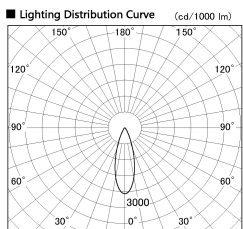

Item no. SD274-0635W9040-DMWL

Series Name: Hospitality Tracklight (In-Track) SD274 (48V)

■ Direct Horizontal Illuminance SD274-0635W9040-DMWL

φ	Illuminance Angle	Beam Angle	Vertical Illuminance(lx)
1	29°	32°	4410
510			1100
			490
1030			280
			180
1550			120
			90
2060			70

Installation	48V Track mount
Type	Hospitality Tracklight (In-Track) SD274 (48V)
Fixture wattage	6W
Beam angle	32 deg
Color Temp.	4000K
CRI	Ra>90
Luminous	443 lm
Body	Die-cast aluminum alloy
Body finish	White
Trim finish	N/A
Reflector finish	N/A
IP Rate	IP20
Light source	COB module
Input Voltage	AC220~240V
Dimming Type	Dimmable
Certificate	CE, CCC
Cut Hole	N/A