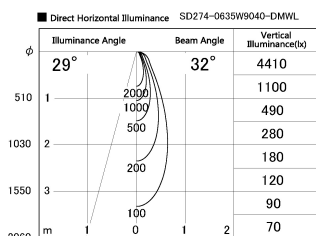

Item no. SD274-0635W9040-DMWL

Series Name: Hospitality Tracklight (In-Track) SD274 (48V)

Installation	48V Track mount
Type	
Fixture wattage	6W
Beam angle	32 deg
Color Temp.	4000K
CRI	Ra>90
Luminous	443 lm
Body	Die-cast aluminum alloy
Body finish	White
Trim finish	N/A
Reflector finish	N/A
IP Rate	IP20
Light source	COB module
Input Voltage	AC220~240V
Dimming Type	Dimmable
Certificate	CE, CCC
Cut Hole	N/A