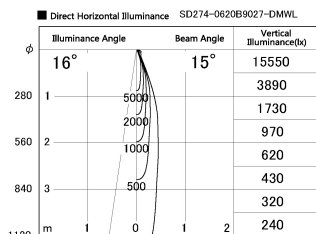

Item no. SD274-0620B9027-DMWL

Series Name: Hospitality Tracklight (In-Track) SD274 (48V)

Installation	48V Track mount
Type	
Fixture wattage	6W
Beam angle	15 deg
Color Temp.	2700K
CRI	Ra>90
Luminous	448 lm
Body	Die-cast aluminum alloy
Body finish	Black
Trim finish	N/A
Reflector finish	N/A
IP Rate	IP20
Light source	COB module
Input Voltage	AC220~240V
Dimming Type	Dimmable
Certificate	CE, CCC
Cut Hole	N/A