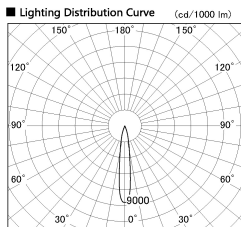

Item no. SD274-0620B9027-DMWL

Series Name: Hospitality Tracklight (In-Track) SD274 (48V)

■ Direct Horizontal Illuminance SD274-0620B9027-DMWL

Illuminance Angle	Beam Angle	Vertical Illuminance (lx)
16°	1	15550
	2	3890
	3	1730
	4	970
	5	620
15°	1	430
	2	320
	3	240

Installation	48V Track mount
Type	Hospitality Tracklight (In-Track) SD274 (48V)
Fixture wattage	6W
Beam angle	15 deg
Color Temp.	2700K
CRI	Ra>90
Luminous	448 lm
Body	Die-cast aluminum alloy
Body finish	Black
Trim finish	N/A
Reflector finish	N/A
IP Rate	IP20
Light source	COB module
Input Voltage	AC220~240V
Dimming Type	Dimmable
Certificate	CE, CCC
Cut Hole	N/A