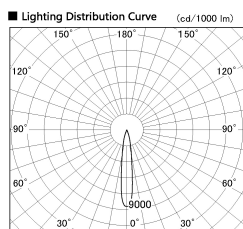

Item no. SD274-0620B9027-DMWL

Series Name: Hospitality Tracklight (In-Track) SD274 (48V)

Installation	48V Track mount
Type	
Fixture wattage	6W
Beam angle	15 deg
Color Temp.	2700K
CRI	Ra>90
Luminous	448 lm
Body	Die-cast aluminum alloy
Body finish	Black
Trim finish	N/A
Reflector finish	N/A
IP Rate	IP20
Light source	COB module
Input Voltage	AC220~240V
Dimming Type	Dimmable
Certificate	CE, CCC
Cut Hole	N/A