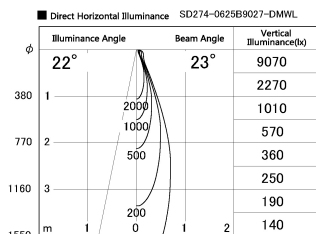

Item no. SD274-0625B9027-DMWL

Series Name: Hospitality Tracklight (In-Track) SD274 (48V)

Installation	48V Track mount
Type	
Fixture wattage	6W
Beam angle	23 deg
Color Temp.	2700K
CRI	Ra>90
Luminous	444 lm
Body	Die-cast aluminum alloy
Body finish	Black
Trim finish	N/A
Reflector finish	N/A
IP Rate	IP20
Light source	COB module
Input Voltage	AC220~240V
Dimming Type	Dimmable
Certificate	CE, CCC
Cut Hole	N/A