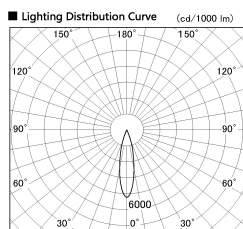

Item no. SD274-0625B9027-DMWL

Series Name: Hospitality Tracklight (In-Track) SD274 (48V)

■ Direct Horizontal Illuminance SD274-0625B9027-DMWL

φ	Illuminance Angle	Beam Angle	Vertical Illuminance (lx)
380	22°	23°	9070
770			2270
1160			1010
1550			570
			360
			250
			190
			140

Installation	48V Track mount
Type	Hospitality Tracklight (In-Track) SD274 (48V)
Fixture wattage	6W
Beam angle	23 deg
Color Temp.	2700K
CRI	Ra>90
Luminous	444 lm
Body	Die-cast aluminum alloy
Body finish	Black
Trim finish	N/A
Reflector finish	N/A
IP Rate	IP20
Light source	COB module
Input Voltage	AC220~240V
Dimming Type	Dimmable
Certificate	CE, CCC
Cut Hole	N/A