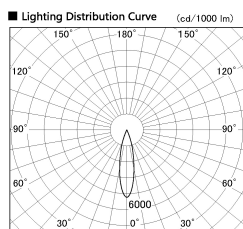

Item no. SD274-0625B9027-DMWL

Series Name: Hospitality Tracklight (In-Track) SD274 (48V)

Installation	48V Track mount
Type	
Fixture wattage	6W
Beam angle	23 deg
Color Temp.	2700K
CRI	Ra>90
Luminous	444 lm
Body	Die-cast aluminum alloy
Body finish	Black
Trim finish	N/A
Reflector finish	N/A
IP Rate	IP20
Light source	COB module
Input Voltage	AC220~240V
Dimming Type	Dimmable
Certificate	CE, CCC
Cut Hole	N/A