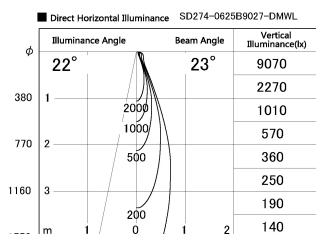

Item no. SD274-0625B9027-DMWL

Series Name: Hospitality Tracklight (In-Track) SD274 (48V)

Installation	48V Track mount
Type	Hospitality Tracklight (In-Track) SD274 (48V)
Fixture wattage	6W
Beam angle	23 deg
Color Temp.	2700K
CRI	Ra>90
Luminous	444 lm
Body	Die-cast aluminum alloy
Body finish	Black
Trim finish	N/A
Reflector finish	N/A
IP Rate	IP20
Light source	COB module
Input Voltage	AC220~240V
Dimming Type	Dimmable
Certificate	CE, CCC
Cut Hole	N/A