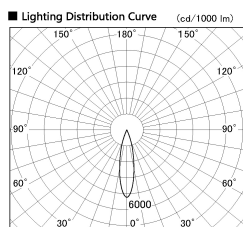

Item no. SD274-0625B9027-DMWL

Series Name: Hospitality Tracklight (In-Track) SD274 (48V)

Installation	48V Track mount
Type	Hospitality Tracklight (In-Track) SD274 (48V)
Fixture wattage	6W
Beam angle	23 deg
Color Temp.	2700K
CRI	Ra>90
Luminous	444 lm
Body	Die-cast aluminum alloy
Body finish	Black
Trim finish	N/A
Reflector finish	N/A
IP Rate	IP20
Light source	COB module
Input Voltage	AC220~240V
Dimming Type	Dimmable
Certificate	CE, CCC
Cut Hole	N/A