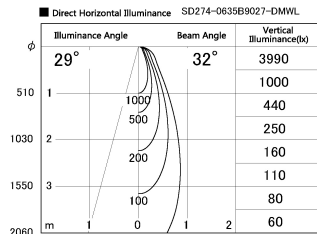

Item no. SD274-0635B9027-DMWL

Series Name: Hospitality Tracklight (In-Track) SD274 (48V)

Installation	48V Track mount
Type	Hospitality Tracklight (In-Track) SD274 (48V)
Fixture wattage	6W
Beam angle	32 deg
Color Temp.	2700K
CRI	Ra>90
Luminous	401 lm
Body	Die-cast aluminum alloy
Body finish	Black
Trim finish	N/A
Reflector finish	N/A
IP Rate	IP20
Light source	COB module
Input Voltage	AC220~240V
Dimming Type	Dimmable
Certificate	CE, CCC
Cut Hole	N/A