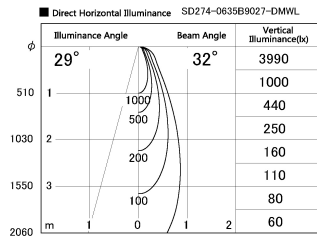

Item no. SD274-0635B9027-DMWL

Series Name: Hospitality Tracklight (In-Track) SD274 (48V)

| | |
|------------------|-------------------------|
| Installation | 48V Track mount |
| Type | |
| Fixture wattage | 6W |
| Beam angle | 32 deg |
| Color Temp. | 2700K |
| CRI | Ra>90 |
| Luminous | 401 lm |
| Body | Die-cast aluminum alloy |
| Body finish | Black |
| Trim finish | N/A |
| Reflector finish | N/A |
| IP Rate | IP20 |
| Light source | COB module |
| Input Voltage | AC220~240V |
| Dimming Type | Dimmable |
| Certificate | CE, CCC |
| Cut Hole | N/A |