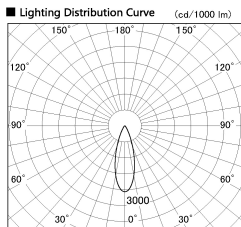

Item no. SD274-0635B9027-DMWL

Series Name: Hospitality Tracklight (In-Track) SD274 (48V)

Installation	48V Track mount
Type	Hospitality Tracklight (In-Track) SD274 (48V)
Fixture wattage	6W
Beam angle	32 deg
Color Temp.	2700K
CRI	Ra>90
Luminous	401 lm
Body	Die-cast aluminum alloy
Body finish	Black
Trim finish	N/A
Reflector finish	N/A
IP Rate	IP20
Light source	COB module
Input Voltage	AC220~240V
Dimming Type	Dimmable
Certificate	CE, CCC
Cut Hole	N/A