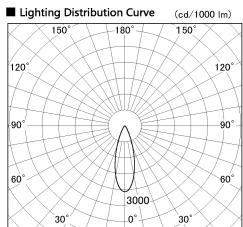

Item no. SD274-0635B9027-DMWL

Series Name: Hospitality Tracklight (In-Track) SD274 (48V)

| | |
|------------------|-------------------------|
| Installation | 48V Track mount |
| Type | |
| Fixture wattage | 6W |
| Beam angle | 32 deg |
| Color Temp. | 2700K |
| CRI | Ra>90 |
| Luminous | 401 lm |
| Body | Die-cast aluminum alloy |
| Body finish | Black |
| Trim finish | N/A |
| Reflector finish | N/A |
| IP Rate | IP20 |
| Light source | COB module |
| Input Voltage | AC220~240V |
| Dimming Type | Dimmable |
| Certificate | CE, CCC |
| Cut Hole | N/A |