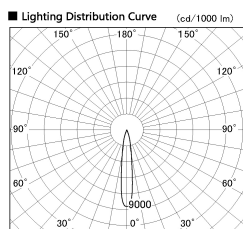

Item no. SD274-0620B9030-DMWL

Series Name: Hospitality Tracklight (In-Track) SD274 (48V)

Installation	48V Track mount
Type	
Fixture wattage	6W
Beam angle	15 deg
Color Temp.	3000K
CRI	Ra>90
Luminous	467 lm
Body	Die-cast aluminum alloy
Body finish	Black
Trim finish	N/A
Reflector finish	N/A
IP Rate	IP20
Light source	COB module
Input Voltage	AC220~240V
Dimming Type	Dimmable
Certificate	CE, CCC
Cut Hole	N/A