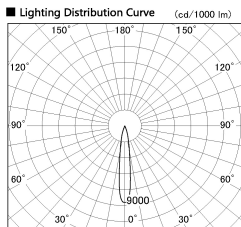

Item no. SD274-0620B9030-DMWL

Series Name: Hospitality Tracklight (In-Track) SD274 (48V)

■ Direct Horizontal Illuminance SD274-0620B9030-DMWL

φ	Illuminance Angle	Beam Angle	Vertical Illuminance (lx)
1	16°	15°	16210
2			4050
3			1800
4			1010
5			650
6			450
8			330
11			250

Installation	48V Track mount
Type	Hospitality Tracklight (In-Track) SD274 (48V)
Fixture wattage	6W
Beam angle	15 deg
Color Temp.	3000K
CRI	Ra>90
Luminous	467 lm
Body	Die-cast aluminum alloy
Body finish	Black
Trim finish	N/A
Reflector finish	N/A
IP Rate	IP20
Light source	COB module
Input Voltage	AC220~240V
Dimming Type	Dimmable
Certificate	CE, CCC
Cut Hole	N/A