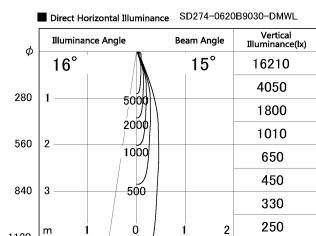

Item no. SD274-0620B9030-DMWL

Series Name: Hospitality Tracklight (In-Track) SD274 (48V)

Installation	48V Track mount
Type	
Fixture wattage	6W
Beam angle	15 deg
Color Temp.	3000K
CRI	Ra>90
Luminous	467 lm
Body	Die-cast aluminum alloy
Body finish	Black
Trim finish	N/A
Reflector finish	N/A
IP Rate	IP20
Light source	COB module
Input Voltage	AC220~240V
Dimming Type	Dimmable
Certificate	CE, CCC
Cut Hole	N/A