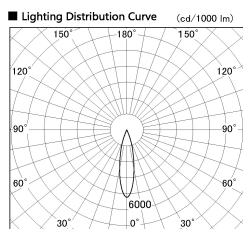

Item no. SD274-0625B9030-DMWL

Series Name: Hospitality Tracklight (In-Track) SD274 (48V)

■ Direct Horizontal Illuminance SD274-0625B9030-DMWL

φ	Illuminance Angle	Beam Angle	Vertical Illuminance (lx)
380	22°	23°	9450
770			2360
1160			1050
1550			590
			380
			260
			190
			150

Installation	48V Track mount
Type	Hospitality Tracklight (In-Track) SD274 (48V)
Fixture wattage	6W
Beam angle	23 deg
Color Temp.	3000K
CRI	Ra>90
Luminous	463 lm
Body	Die-cast aluminum alloy
Body finish	Black
Trim finish	N/A
Reflector finish	N/A
IP Rate	IP20
Light source	COB module
Input Voltage	AC220~240V
Dimming Type	Dimmable
Certificate	CE, CCC
Cut Hole	N/A