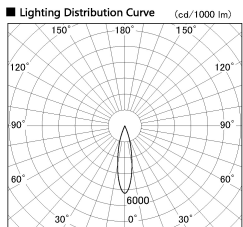

Item no. SD274-0625B9030-DMWL

Series Name: Hospitality Tracklight (In-Track) SD274 (48V)

■ Direct Horizontal Illuminance SD274-0625B9030-DMWL

φ	Illuminance Angle	Beam Angle	Vertical Illuminance (lx)
380	22°	23°	9450
770			2360
1160			1050
1550			590
			380
			260
			190
			150

Installation	48V Track mount
Type	Hospitality Tracklight (In-Track) SD274 (48V)
Fixture wattage	6W
Beam angle	23 deg
Color Temp.	3000K
CRI	Ra>90
Luminous	463 lm
Body	Die-cast aluminum alloy
Body finish	Black
Trim finish	N/A
Reflector finish	N/A
IP Rate	IP20
Light source	COB module
Input Voltage	AC220~240V
Dimming Type	Dimmable
Certificate	CE, CCC
Cut Hole	N/A