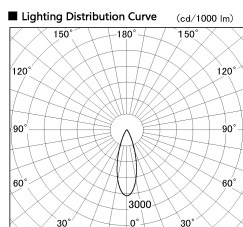

Item no. SD274-0635B9030-DMWL

Series Name: Hospitality Tracklight (In-Track) SD274 (48V)

■ Direct Horizontal Illuminance SD274-0635B9030-DMWL

Illuminance Angle	Beam Angle	Vertical Illuminance (lx)
29°	32°	4160
		1040
		460
		260
		170
		120
		80
		70

Installation	48V Track mount
Type	Hospitality Tracklight (In-Track) SD274 (48V)
Fixture wattage	6W
Beam angle	32 deg
Color Temp.	3000K
CRI	Ra>90
Luminous	418 lm
Body	Die-cast aluminum alloy
Body finish	Black
Trim finish	N/A
Reflector finish	N/A
IP Rate	IP20
Light source	COB module
Input Voltage	AC220~240V
Dimming Type	Dimmable
Certificate	CE, CCC
Cut Hole	N/A