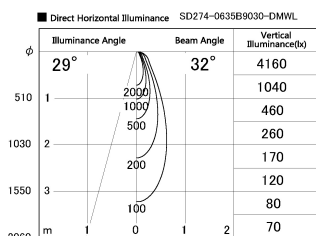

Item no. SD274-0635B9030-DMWL

Series Name: Hospitality Tracklight (In-Track) SD274 (48V)

| | |
|------------------|-------------------------|
| Installation | 48V Track mount |
| Type | |
| Fixture wattage | 6W |
| Beam angle | 32 deg |
| Color Temp. | 3000K |
| CRI | Ra>90 |
| Luminous | 418 lm |
| Body | Die-cast aluminum alloy |
| Body finish | Black |
| Trim finish | N/A |
| Reflector finish | N/A |
| IP Rate | IP20 |
| Light source | COB module |
| Input Voltage | AC220~240V |
| Dimming Type | Dimmable |
| Certificate | CE, CCC |
| Cut Hole | N/A |