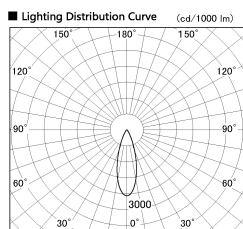

Item no. SD274-0635B9030-DMWL

Series Name: Hospitality Tracklight (In-Track) SD274 (48V)

■ Direct Horizontal Illuminance SD274-0635B9030-DMWL

Illuminance Angle	Beam Angle	Vertical Illuminance (lx)
29°	32°	4160
1		1040
2		460
3		260
1030		170
1550		120
2060		80
m		70

Installation	48V Track mount
Type	Hospitality Tracklight (In-Track) SD274 (48V)
Fixture wattage	6W
Beam angle	32 deg
Color Temp.	3000K
CRI	Ra>90
Luminous	418 lm
Body	Die-cast aluminum alloy
Body finish	Black
Trim finish	N/A
Reflector finish	N/A
IP Rate	IP20
Light source	COB module
Input Voltage	AC220~240V
Dimming Type	Dimmable
Certificate	CE, CCC
Cut Hole	N/A