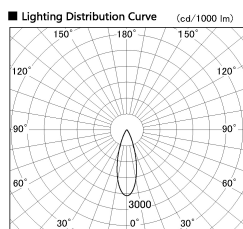

Item no. SD274-0635B9030-DMWL

Series Name: Hospitality Tracklight (In-Track) SD274 (48V)

| | |
|------------------|-------------------------|
| Installation | 48V Track mount |
| Type | |
| Fixture wattage | 6W |
| Beam angle | 32 deg |
| Color Temp. | 3000K |
| CRI | Ra>90 |
| Luminous | 418 lm |
| Body | Die-cast aluminum alloy |
| Body finish | Black |
| Trim finish | N/A |
| Reflector finish | N/A |
| IP Rate | IP20 |
| Light source | COB module |
| Input Voltage | AC220~240V |
| Dimming Type | Dimmable |
| Certificate | CE, CCC |
| Cut Hole | N/A |