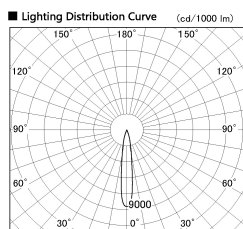

Item no. SD274-0620B9035-DMWL

Series Name: Hospitality Tracklight (In-Track) SD274 (48V)

■ Direct Horizontal Illuminance SD274-0620B9035-DMWL

φ	Illuminance Angle	Beam Angle	Vertical Illuminance (lx)
1	16°	15°	16870
2			4220
3			1870
4			1050
5			670
6			470
7			340
8			260

Installation	48V Track mount
Type	Hospitality Tracklight (In-Track) SD274 (48V)
Fixture wattage	6W
Beam angle	15 deg
Color Temp.	3500K
CRI	Ra>90
Luminous	486 lm
Body	Die-cast aluminum alloy
Body finish	Black
Trim finish	N/A
Reflector finish	N/A
IP Rate	IP20
Light source	COB module
Input Voltage	AC220~240V
Dimming Type	Dimmable
Certificate	CE, CCC
Cut Hole	N/A