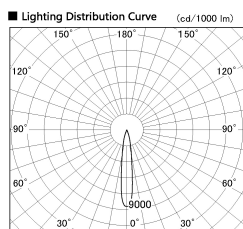

Item no. SD274-0620B9035-DMWL

Series Name: Hospitality Tracklight (In-Track) SD274 (48V)

Installation	48V Track mount
Type	
Fixture wattage	6W
Beam angle	15 deg
Color Temp.	3500K
CRI	Ra>90
Luminous	486 lm
Body	Die-cast aluminum alloy
Body finish	Black
Trim finish	N/A
Reflector finish	N/A
IP Rate	IP20
Light source	COB module
Input Voltage	AC220~240V
Dimming Type	Dimmable
Certificate	CE, CCC
Cut Hole	N/A