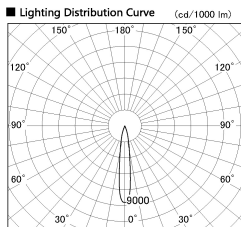

Item no. SD274-0620B9035-DMWL

Series Name: Hospitality Tracklight (In-Track) SD274 (48V)

■ Direct Horizontal Illuminance SD274-0620B9035-DMWL

φ	Illuminance Angle	Beam Angle	Vertical Illuminance (lx)
160	16°	15°	16870
120			4220
80			1870
40			1050
0			670
1120			470
			340
			260

Installation	48V Track mount
Type	Hospitality Tracklight (In-Track) SD274 (48V)
Fixture wattage	6W
Beam angle	15 deg
Color Temp.	3500K
CRI	Ra>90
Luminous	486 lm
Body	Die-cast aluminum alloy
Body finish	Black
Trim finish	N/A
Reflector finish	N/A
IP Rate	IP20
Light source	COB module
Input Voltage	AC220~240V
Dimming Type	Dimmable
Certificate	CE, CCC
Cut Hole	N/A