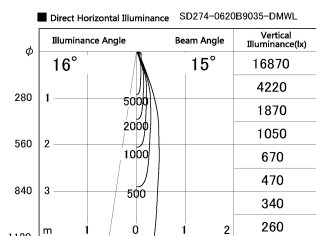

Item no. SD274-0620B9035-DMWL

Series Name: Hospitality Tracklight (In-Track) SD274 (48V)

Installation	48V Track mount
Type	
Fixture wattage	6W
Beam angle	15 deg
Color Temp.	3500K
CRI	Ra>90
Luminous	486 lm
Body	Die-cast aluminum alloy
Body finish	Black
Trim finish	N/A
Reflector finish	N/A
IP Rate	IP20
Light source	COB module
Input Voltage	AC220~240V
Dimming Type	Dimmable
Certificate	CE, CCC
Cut Hole	N/A