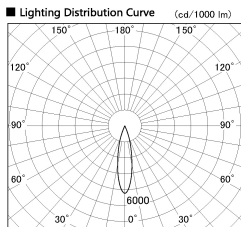

Item no. SD274-0625B9035-DMWL

Series Name: Hospitality Tracklight (In-Track) SD274 (48V)

Installation	48V Track mount
Type	
Fixture wattage	6W
Beam angle	23 deg
Color Temp.	3500K
CRI	Ra>90
Luminous	482 lm
Body	Die-cast aluminum alloy
Body finish	Black
Trim finish	N/A
Reflector finish	N/A
IP Rate	IP20
Light source	COB module
Input Voltage	AC220~240V
Dimming Type	Dimmable
Certificate	CE, CCC
Cut Hole	N/A