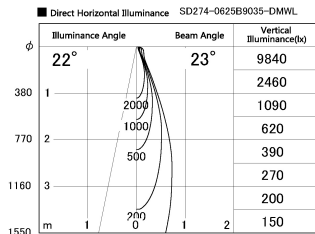

Item no. SD274-0625B9035-DMWL

Series Name: Hospitality Tracklight (In-Track) SD274 (48V)

Installation	48V Track mount
Type	
Fixture wattage	6W
Beam angle	23 deg
Color Temp.	3500K
CRI	Ra>90
Luminous	482 lm
Body	Die-cast aluminum alloy
Body finish	Black
Trim finish	N/A
Reflector finish	N/A
IP Rate	IP20
Light source	COB module
Input Voltage	AC220~240V
Dimming Type	Dimmable
Certificate	CE, CCC
Cut Hole	N/A