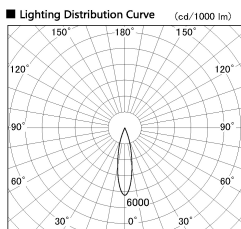

Item no. SD274-0625B9035-DMWL

Series Name: Hospitality Tracklight (In-Track) SD274 (48V)

■ Direct Horizontal Illuminance SD274-0625B9035-DMWL

φ	Illuminance Angle	Beam Angle	Vertical Illuminance (lx)
380	22°	23°	9840
770			2460
1160			1090
1550			620
			390
			270
			200
			150

Installation	48V Track mount
Type	Hospitality Tracklight (In-Track) SD274 (48V)
Fixture wattage	6W
Beam angle	23 deg
Color Temp.	3500K
CRI	Ra>90
Luminous	482 lm
Body	Die-cast aluminum alloy
Body finish	Black
Trim finish	N/A
Reflector finish	N/A
IP Rate	IP20
Light source	COB module
Input Voltage	AC220~240V
Dimming Type	Dimmable
Certificate	CE, CCC
Cut Hole	N/A