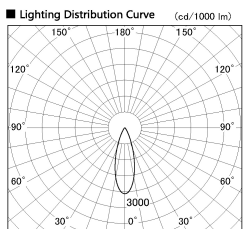

Item no. SD274-0635B9035-DMWL

Series Name: Hospitality Tracklight (In-Track) SD274 (48V)

■ Direct Horizontal Illuminance SD274-0635B9035-DMWL

φ	Illuminance Angle	Beam Angle	Vertical Illuminance (lx)
29°	32°		4330
1	2000		1080
	1000		480
510	500		270
1030	200		170
1550	100		120
2060	0	1	90
		2	70

Installation	48V Track mount
Type	Hospitality Tracklight (In-Track) SD274 (48V)
Fixture wattage	6W
Beam angle	32 deg
Color Temp.	3500K
CRI	Ra>90
Luminous	435 lm
Body	Die-cast aluminum alloy
Body finish	Black
Trim finish	N/A
Reflector finish	N/A
IP Rate	IP20
Light source	COB module
Input Voltage	AC220~240V
Dimming Type	Dimmable
Certificate	CE, CCC
Cut Hole	N/A