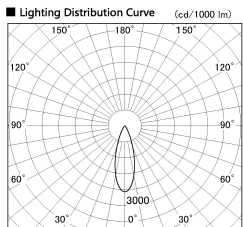

Item no. SD274-0635B9035-DMWL

Series Name: Hospitality Tracklight (In-Track) SD274 (48V)

■ Direct Horizontal Illuminance SD274-0635B9035-DMWL

Illuminance Angle	Beam Angle	Vertical Illuminance (lx)
29°	32°	4330
		1080
		480
		270
		170
		120
		90
		70

Installation	48V Track mount
Type	
Fixture wattage	6W
Beam angle	32 deg
Color Temp.	3500K
CRI	Ra>90
Luminous	435 lm
Body	Die-cast aluminum alloy
Body finish	Black
Trim finish	N/A
Reflector finish	N/A
IP Rate	IP20
Light source	COB module
Input Voltage	AC220~240V
Dimming Type	Dimmable
Certificate	CE, CCC
Cut Hole	N/A