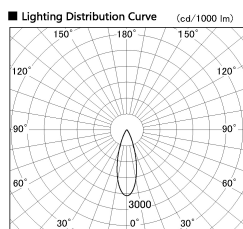

Item no. SD274-0635B9035-DMWL

Series Name: Hospitality Tracklight (In-Track) SD274 (48V)

■ Direct Horizontal Illuminance SD274-0635B9035-DMWL

φ	Illuminance Angle	Beam Angle	Vertical Illuminance (lx)
29°	32°		4330
1	2000		1080
	1000		480
510	500		270
1030	200		170
1550	100		120
2060	0	1	90
		2	70

Installation	48V Track mount
Type	Hospitality Tracklight (In-Track) SD274 (48V)
Fixture wattage	6W
Beam angle	32 deg
Color Temp.	3500K
CRI	Ra>90
Luminous	435 lm
Body	Die-cast aluminum alloy
Body finish	Black
Trim finish	N/A
Reflector finish	N/A
IP Rate	IP20
Light source	COB module
Input Voltage	AC220~240V
Dimming Type	Dimmable
Certificate	CE, CCC
Cut Hole	N/A