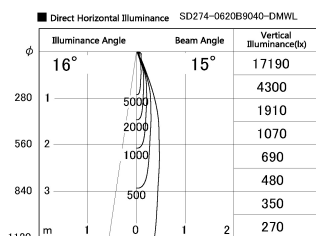

Item no. SD274-0620B9040-DMWL

Series Name: Hospitality Tracklight (In-Track) SD274 (48V)

|                  |                         |
|------------------|-------------------------|
| Installation     | 48V Track mount         |
| Type             |                         |
| Fixture wattage  | 6W                      |
| Beam angle       | 15 deg                  |
| Color Temp.      | 4000K                   |
| CRI              | Ra>90                   |
| Luminous         | 495 lm                  |
| Body             | Die-cast aluminum alloy |
| Body finish      | Black                   |
| Trim finish      | N/A                     |
| Reflector finish | N/A                     |
| IP Rate          | IP20                    |
| Light source     | COB module              |
| Input Voltage    | AC220~240V              |
| Dimming Type     | Dimmable                |
| Certificate      | CE, CCC                 |
| Cut Hole         | N/A                     |