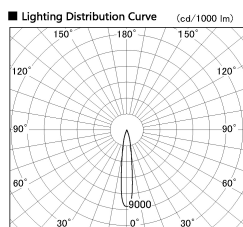

Item no. SD274-0620B9040-DMWL

Series Name: Hospitality Tracklight (In-Track) SD274 (48V)

■ Direct Horizontal Illuminance SD274-0620B9040-DMWL

| φ | Illuminance Angle | Beam Angle | Vertical Illuminance (lx) |
|---|-------------------|------------|---------------------------|
| 1 | 16° | 15° | 17190 |
| 2 | | | 4300 |
| 3 | | | 1910 |
| 4 | | | 1070 |
| 5 | | | 690 |
| 6 | | | 480 |
| 7 | | | 350 |
| 8 | | | 270 |

| | |
|------------------|---|
| Installation | 48V Track mount |
| Type | Hospitality Tracklight (In-Track) SD274 (48V) |
| Fixture wattage | 6W |
| Beam angle | 15 deg |
| Color Temp. | 4000K |
| CRI | Ra>90 |
| Luminous | 495 lm |
| Body | Die-cast aluminum alloy |
| Body finish | Black |
| Trim finish | N/A |
| Reflector finish | N/A |
| IP Rate | IP20 |
| Light source | COB module |
| Input Voltage | AC220~240V |
| Dimming Type | Dimmable |
| Certificate | CE, CCC |
| Cut Hole | N/A |