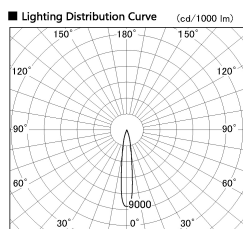

Item no. SD274-0620B9040-DMWL

Series Name: Hospitality Tracklight (In-Track) SD274 (48V)

|                  |                         |
|------------------|-------------------------|
| Installation     | 48V Track mount         |
| Type             |                         |
| Fixture wattage  | 6W                      |
| Beam angle       | 15 deg                  |
| Color Temp.      | 4000K                   |
| CRI              | Ra>90                   |
| Luminous         | 495 lm                  |
| Body             | Die-cast aluminum alloy |
| Body finish      | Black                   |
| Trim finish      | N/A                     |
| Reflector finish | N/A                     |
| IP Rate          | IP20                    |
| Light source     | COB module              |
| Input Voltage    | AC220~240V              |
| Dimming Type     | Dimmable                |
| Certificate      | CE, CCC                 |
| Cut Hole         | N/A                     |