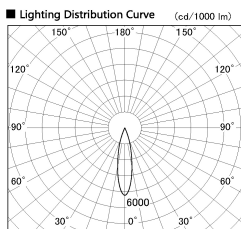

Item no. SD274-0625B9040-DMWL

Series Name: Hospitality Tracklight (In-Track) SD274 (48V)

■ Direct Horizontal Illuminance SD274-0625B9040-DMWL

φ	Illuminance Angle	Beam Angle	Vertical Illuminance (lx)
	22°	23°	10030
380	1		2510
770	2		1110
1160	3		630
1550	m	1	400
		2	280
			200
			160

Installation	48V Track mount
Type	Hospitality Tracklight (In-Track) SD274 (48V)
Fixture wattage	6W
Beam angle	23 deg
Color Temp.	4000K
CRI	Ra>90
Luminous	491 lm
Body	Die-cast aluminum alloy
Body finish	Black
Trim finish	N/A
Reflector finish	N/A
IP Rate	IP20
Light source	COB module
Input Voltage	AC220~240V
Dimming Type	Dimmable
Certificate	CE, CCC
Cut Hole	N/A