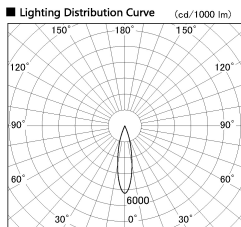

Item no. SD274-0625B9040-DMWL

Series Name: Hospitality Tracklight (In-Track) SD274 (48V)

■ Direct Horizontal Illuminance SD274-0625B9040-DMWL

Illuminance Angle	Beam Angle	Vertical Illuminance (lx)
22°	23°	10030
		2510
		1110
		630
		400
		280
		200
		160

Installation	48V Track mount
Type	
Fixture wattage	6W
Beam angle	23 deg
Color Temp.	4000K
CRI	Ra>90
Luminous	491 lm
Body	Die-cast aluminum alloy
Body finish	Black
Trim finish	N/A
Reflector finish	N/A
IP Rate	IP20
Light source	COB module
Input Voltage	AC220~240V
Dimming Type	Dimmable
Certificate	CE, CCC
Cut Hole	N/A