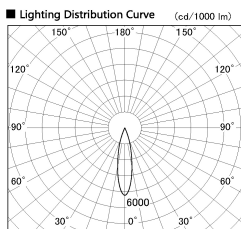

Item no. SD274-0625B9040-DMWL

Series Name: Hospitality Tracklight (In-Track) SD274 (48V)

■ Direct Horizontal Illuminance SD274-0625B9040-DMWL

Illuminance Angle	Beam Angle	Vertical Illuminance (lx)
22°	23°	10030
		2510
		1110
		630
		400
		280
		200
		160

Installation	48V Track mount
Type	Hospitality Tracklight (In-Track) SD274 (48V)
Fixture wattage	6W
Beam angle	23 deg
Color Temp.	4000K
CRI	Ra>90
Luminous	491 lm
Body	Die-cast aluminum alloy
Body finish	Black
Trim finish	N/A
Reflector finish	N/A
IP Rate	IP20
Light source	COB module
Input Voltage	AC220~240V
Dimming Type	Dimmable
Certificate	CE, CCC
Cut Hole	N/A