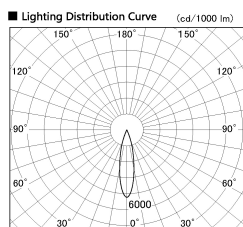

Item no. SD274-0625B9040-DMWL

Series Name: Hospitality Tracklight (In-Track) SD274 (48V)

■ Direct Horizontal Illuminance SD274-0625B9040-DMWL

φ	Illuminance Angle	Beam Angle	Vertical Illuminance (lx)
	22°	23°	10030
380			2510
770			1110
1160			630
1550			400
			280
			200
			160

Installation	48V Track mount
Type	Hospitality Tracklight (In-Track) SD274 (48V)
Fixture wattage	6W
Beam angle	23 deg
Color Temp.	4000K
CRI	Ra>90
Luminous	491 lm
Body	Die-cast aluminum alloy
Body finish	Black
Trim finish	N/A
Reflector finish	N/A
IP Rate	IP20
Light source	COB module
Input Voltage	AC220~240V
Dimming Type	Dimmable
Certificate	CE, CCC
Cut Hole	N/A