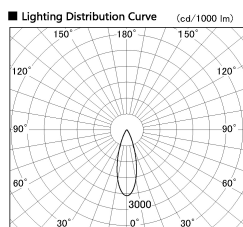

Item no. SD274-0635B9040-DMWL

Series Name: Hospitality Tracklight (In-Track) SD274 (48V)

■ Direct Horizontal Illuminance SD274-0635B9040-DMWL

φ	Illuminance Angle	Beam Angle	Vertical Illuminance (lx)
29°	32°		4410
1	2000		1100
	1000		490
510	500		280
1030	200		180
1550	100		120
2060	0	1	90
		2	70

Installation	48V Track mount
Type	Hospitality Tracklight (In-Track) SD274 (48V)
Fixture wattage	6W
Beam angle	32 deg
Color Temp.	4000K
CRI	Ra>90
Luminous	443 lm
Body	Die-cast aluminum alloy
Body finish	Black
Trim finish	N/A
Reflector finish	N/A
IP Rate	IP20
Light source	COB module
Input Voltage	AC220~240V
Dimming Type	Dimmable
Certificate	CE, CCC
Cut Hole	N/A