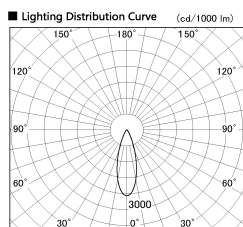

Item no. SD274-0635B9040-DMWL

Series Name: Hospitality Tracklight (In-Track) SD274 (48V)

■ Direct Horizontal Illuminance SD274-0635B9040-DMWL

| Illuminance Angle | Beam Angle | Vertical Illuminance (lx) |
|-------------------|------------|---------------------------|
| 29°               | 32°        | 4410                      |
| 1                 |            | 1100                      |
| 2000              |            | 490                       |
| 1000              |            | 280                       |
| 500               |            | 180                       |
| 200               |            | 120                       |
| 100               |            | 90                        |
| 70                |            | 70                        |

|                  |                         |
|------------------|-------------------------|
| Installation     | 48V Track mount         |
| Type             |                         |
| Fixture wattage  | 6W                      |
| Beam angle       | 32 deg                  |
| Color Temp.      | 4000K                   |
| CRI              | Ra>90                   |
| Luminous         | 443 lm                  |
| Body             | Die-cast aluminum alloy |
| Body finish      | Black                   |
| Trim finish      | N/A                     |
| Reflector finish | N/A                     |
| IP Rate          | IP20                    |
| Light source     | COB module              |
| Input Voltage    | AC220~240V              |
| Dimming Type     | Dimmable                |
| Certificate      | CE, CCC                 |
| Cut Hole         | N/A                     |