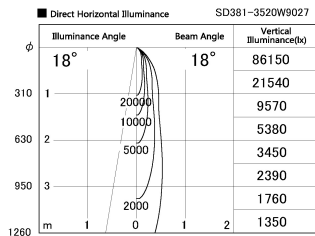

Item no. SD381-3520W9027

Series Name: Versa R-G (UL Track)
(SD381)

Installation	Track Mount
Type	Versa R-G (UL Track) (SD381)
Fixture wattage	36W
Beam angle	18 deg
Color Temp.	2700K
CRI	Ra>90
Luminous	3689 lm
Body	Die-castaluminumalloy
Body finish	White
Trim finish	White
Reflector finish	N/A
IP Rate	IP20
Light source	COBmodule
Input Voltage	AC220~240V
Dimming Type	Non-Dimmable
Certificate	CE,CCC
Cut Hole	N/A