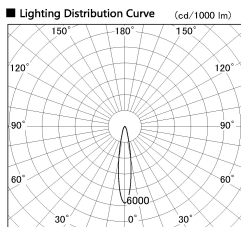

Item no. SD381-3520W9027

Series Name: Versa R-G (UL Track)
(SD381)

Installation	Track Mount
Type	Versa R-G (UL Track) (SD381)
Fixture wattage	36W
Beam angle	18 deg
Color Temp.	2700K
CRI	Ra>90
Luminous	3689 lm
Body	Die-castaluminumalloy
Body finish	White
Trim finish	White
Reflector finish	N/A
IP Rate	IP20
Light source	COBmodule
Input Voltage	AC220~240V
Dimming Type	Non-Dimmable
Certificate	CE,CCC
Cut Hole	N/A