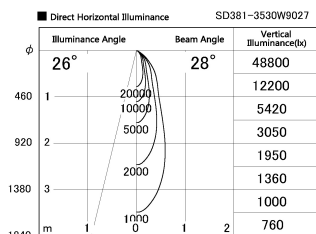

Item no. SD381-3530W9027

Series Name: Versa R-G (UL Track)  
(SD381)

Installation	Track Mount
Type	Versa R-G (UL Track) (SD381)
Fixture wattage	36W
Beam angle	28 deg
Color Temp.	2700K
CRI	Ra>90
Luminous	3700 lm
Body	Die-castaluminumalloy
Body finish	White
Trim finish	White
Reflector finish	N/A
IP Rate	IP20
Light source	COBmodule
Input Voltage	AC220~240V
Dimming Type	Non-Dimmable
Certificate	CE,CCC
Cut Hole	N/A