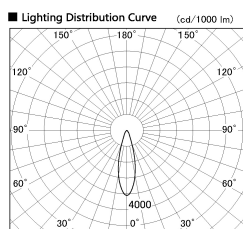

Item no. SD381-3530W9027

Series Name: Versa R-G (UL Track)  
(SD381)

Installation	Track Mount
Type	Versa R-G (UL Track) (SD381)
Fixture wattage	36W
Beam angle	28 deg
Color Temp.	2700K
CRI	Ra>90
Luminous	3700 lm
Body	Die-castaluminumalloy
Body finish	White
Trim finish	White
Reflector finish	N/A
IP Rate	IP20
Light source	COBmodule
Input Voltage	AC220~240V
Dimming Type	Non-Dimmable
Certificate	CE,CCC
Cut Hole	N/A