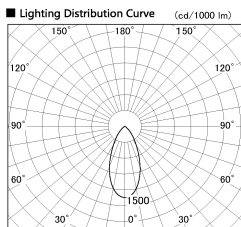

Item no. SD381-3540W9027

Series Name: Versa R-G (UL Track)  
(SD381)

Installation	Track Mount
Type	Versa R-G (UL Track) (SD381)
Fixture wattage	36W
Beam angle	46 deg
Color Temp.	2700K
CRI	Ra>90
Luminous	3474 lm
Body	Die-cast aluminum alloy
Body finish	White
Trim finish	White
Reflector finish	N/A
IP Rate	IP20
Light source	COB module
Input Voltage	AC220~240V
Dimming Type	Non-Dimmable
Certificate	CE, CCC
Cut Hole	N/A