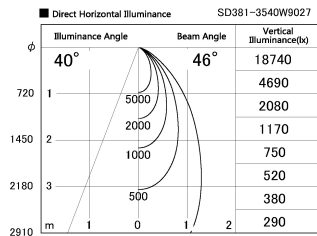

Item no. SD381-3540W9027

Series Name: Versa R-G (UL Track)  
(SD381)

Installation	Track Mount
Type	Versa R-G (UL Track) (SD381)
Fixture wattage	36W
Beam angle	46 deg
Color Temp.	2700K
CRI	Ra>90
Luminous	3474 lm
Body	Die-cast aluminum alloy
Body finish	White
Trim finish	White
Reflector finish	N/A
IP Rate	IP20
Light source	COB module
Input Voltage	AC220~240V
Dimming Type	Non-Dimmable
Certificate	CE, CCC
Cut Hole	N/A