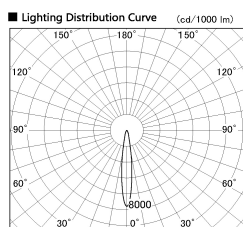

Item no. SD381-2815W9027

Series Name: Versa R-G (UL Track)  
(SD381)

Installation	Track Mount
Type	Versa R-G (UL Track) (SD381)
Fixture wattage	28W
Beam angle	15 deg
Color Temp.	2700K
CRI	Ra>90
Luminous	2976 lm
Body	Die-cast aluminum alloy
Body finish	White
Trim finish	White
Reflector finish	N/A
IP Rate	IP20
Light source	COB module
Input Voltage	AC220~240V
Dimming Type	Non-Dimmable
Certificate	CE,CCC
Cut Hole	N/A