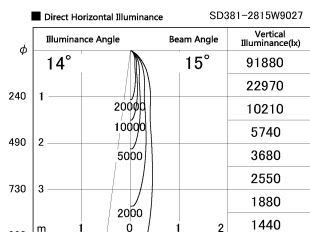

Item no. SD381-2815W9027

Series Name: Versa R-G (UL Track)  
(SD381)

Installation	Track Mount
Type	Versa R-G (UL Track) (SD381)
Fixture wattage	28W
Beam angle	15 deg
Color Temp.	2700K
CRI	Ra>90
Luminous	2976 lm
Body	Die-cast aluminum alloy
Body finish	White
Trim finish	White
Reflector finish	N/A
IP Rate	IP20
Light source	COB module
Input Voltage	AC220~240V
Dimming Type	Non-Dimmable
Certificate	CE,CCC
Cut Hole	N/A