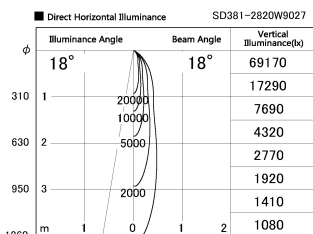

Item no. SD381-2820W9027

Series Name: Versa R-G (UL Track)
(SD381)

Installation	Track Mount
Type	Versa R-G (UL Track) (SD381)
Fixture wattage	28W
Beam angle	18 deg
Color Temp.	2700K
CRI	Ra>90
Luminous	2988 lm
Body	Die-castaluminumalloy
Body finish	White
Trim finish	White
Reflector finish	N/A
IP Rate	IP20
Light source	COBmodule
Input Voltage	AC220~240V
Dimming Type	Non-Dimmable
Certificate	CE,CCC
Cut Hole	N/A