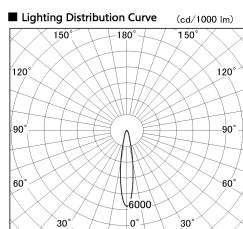

Item no. SD381-2820W9027

Series Name: Versa R-G (UL Track)
(SD381)

Installation	Track Mount
Type	Versa R-G (UL Track) (SD381)
Fixture wattage	28W
Beam angle	18 deg
Color Temp.	2700K
CRI	Ra>90
Luminous	2988 lm
Body	Die-castaluminumalloy
Body finish	White
Trim finish	White
Reflector finish	N/A
IP Rate	IP20
Light source	COBmodule
Input Voltage	AC220~240V
Dimming Type	Non-Dimmable
Certificate	CE,CCC
Cut Hole	N/A