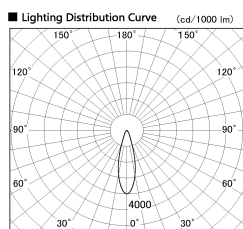

Item no. SD381-2830W9027

Series Name: Versa R-G (UL Track)
(SD381)

Installation	Track Mount
Type	Versa R-G (UL Track) (SD381)
Fixture wattage	28W
Beam angle	28 deg
Color Temp.	2700K
CRI	Ra>90
Luminous	3014 lm
Body	Die-cast aluminum alloy
Body finish	White
Trim finish	White
Reflector finish	N/A
IP Rate	IP20
Light source	COB module
Input Voltage	AC220~240V
Dimming Type	Non-Dimmable
Certificate	CE,CCC
Cut Hole	N/A