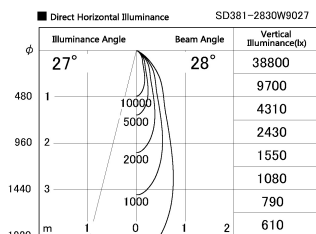

Item no. SD381-2830W9027

Series Name: Versa R-G (UL Track)
(SD381)

Installation	Track Mount
Type	Versa R-G (UL Track) (SD381)
Fixture wattage	28W
Beam angle	28 deg
Color Temp.	2700K
CRI	Ra>90
Luminous	3014 lm
Body	Die-cast aluminum alloy
Body finish	White
Trim finish	White
Reflector finish	N/A
IP Rate	IP20
Light source	COB module
Input Voltage	AC220~240V
Dimming Type	Non-Dimmable
Certificate	CE,CCC
Cut Hole	N/A