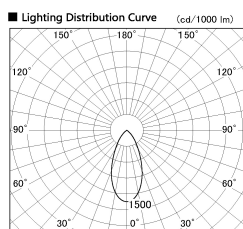

Item no. SD381-2840W9027

Series Name: Versa R-G (UL Track)  
(SD381)

Installation	Track Mount
Type	Versa R-G (UL Track) (SD381)
Fixture wattage	28W
Beam angle	46 deg
Color Temp.	2700K
CRI	Ra>90
Luminous	2803 lm
Body	Die-cast aluminum alloy
Body finish	White
Trim finish	White
Reflector finish	N/A
IP Rate	IP20
Light source	COB module
Input Voltage	AC220~240V
Dimming Type	Non-Dimmable
Certificate	CE,CCC
Cut Hole	N/A