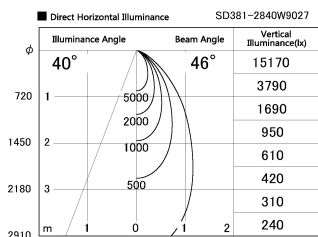

Item no. SD381-2840W9027

Series Name: Versa R-G (UL Track)  
(SD381)

Installation	Track Mount
Type	Versa R-G (UL Track) (SD381)
Fixture wattage	28W
Beam angle	46 deg
Color Temp.	2700K
CRI	Ra>90
Luminous	2803 lm
Body	Die-cast aluminum alloy
Body finish	White
Trim finish	White
Reflector finish	N/A
IP Rate	IP20
Light source	COB module
Input Voltage	AC220~240V
Dimming Type	Non-Dimmable
Certificate	CE,CCC
Cut Hole	N/A