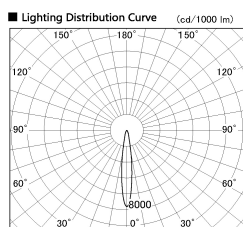

Item no. SD381-2615W9027

Series Name: Versa R-G (UL Track)
(SD381)

Installation	Track Mount
Type	Versa R-G (UL Track) (SD381)
Fixture wattage	23W
Beam angle	15 deg
Color Temp.	2700K
CRI	Ra>90
Luminous	2601 lm
Body	Die-cast aluminum alloy
Body finish	White
Trim finish	White
Reflector finish	N/A
IP Rate	IP20
Light source	COB module
Input Voltage	AC220~240V
Dimming Type	Non-Dimmable
Certificate	CE,CCC
Cut Hole	N/A