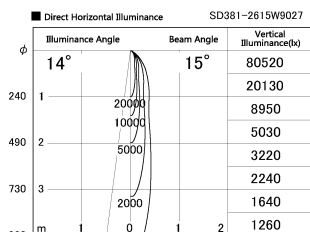

Item no. SD381-2615W9027

Series Name: Versa R-G (UL Track)
(SD381)

Installation	Track Mount
Type	Versa R-G (UL Track) (SD381)
Fixture wattage	23W
Beam angle	15 deg
Color Temp.	2700K
CRI	Ra>90
Luminous	2601 lm
Body	Die-cast aluminum alloy
Body finish	White
Trim finish	White
Reflector finish	N/A
IP Rate	IP20
Light source	COB module
Input Voltage	AC220~240V
Dimming Type	Non-Dimmable
Certificate	CE,CCC
Cut Hole	N/A