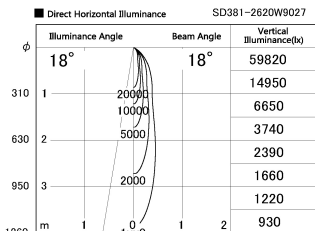

Item no. SD381-2620W9027

Series Name: Versa R-G (UL Track)
(SD381)

Installation	Track Mount
Type	Versa R-G (UL Track) (SD381)
Fixture wattage	23W
Beam angle	18 deg
Color Temp.	2700K
CRI	Ra>90
Luminous	2629 lm
Body	Die-cast aluminum alloy
Body finish	White
Trim finish	White
Reflector finish	N/A
IP Rate	IP20
Light source	COB module
Input Voltage	AC220~240V
Dimming Type	Non-Dimmable
Certificate	CE,CCC
Cut Hole	N/A