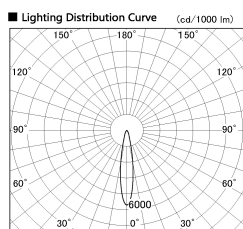

Item no. SD381-2620W9027

Series Name: Versa R-G (UL Track)
(SD381)

Installation	Track Mount
Type	Versa R-G (UL Track) (SD381)
Fixture wattage	23W
Beam angle	18 deg
Color Temp.	2700K
CRI	Ra>90
Luminous	2629 lm
Body	Die-cast aluminum alloy
Body finish	White
Trim finish	White
Reflector finish	N/A
IP Rate	IP20
Light source	COB module
Input Voltage	AC220~240V
Dimming Type	Non-Dimmable
Certificate	CE,CCC
Cut Hole	N/A