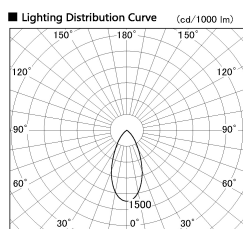

Item no. SD381-2640W9027

Series Name: Versa R-G (UL Track)  
(SD381)

Installation	Track Mount
Type	Versa R-G (UL Track) (SD381)
Fixture wattage	23W
Beam angle	46 deg
Color Temp.	2700K
CRI	Ra>90
Luminous	2459 lm
Body	Die-castaluminumalloy
Body finish	White
Trim finish	White
Reflector finish	N/A
IP Rate	IP20
Light source	COBmodule
Input Voltage	AC220~240V
Dimming Type	Non-Dimmable
Certificate	CE,CCC
Cut Hole	N/A