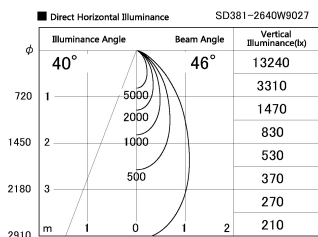

Item no. SD381-2640W9027

Series Name: Versa R-G (UL Track)  
(SD381)

Installation	Track Mount
Type	Versa R-G (UL Track) (SD381)
Fixture wattage	23W
Beam angle	46 deg
Color Temp.	2700K
CRI	Ra>90
Luminous	2459 lm
Body	Die-castaluminumalloy
Body finish	White
Trim finish	White
Reflector finish	N/A
IP Rate	IP20
Light source	COBmodule
Input Voltage	AC220~240V
Dimming Type	Non-Dimmable
Certificate	CE,CCC
Cut Hole	N/A