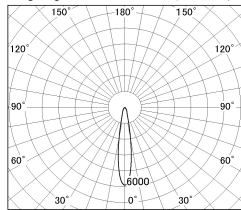

■ Lighting Distribution Curve (cd./1000 lm)

Installation	Track Mount
Type	Versa R-G (UL Track) (SD381)
Fixture wattage	23W
Beam angle	18 deg
Color Temp.	2700K
CRI	Ra>90
Luminous	2407 lm
Body	Die-castaluminumalloy
Body finish	White
Trim finish	White
Reflector finish	N/A
IP Rate	IP20
Light source	COBmodule
Input Voltage	AC220~240V
Dimming Type	Non-Dimmable
Certificate	CE,CCC
Cut Hole	N/A