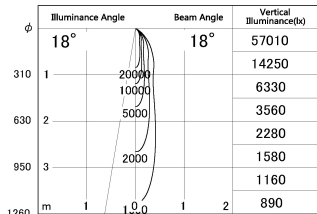

Installation	Track Mount
Type	Versa R-G (UL Track) (SD381)
Fixture wattage	23W
Beam angle	18 deg
Color Temp.	2700K
CRI	Ra>90
Luminous	2407 lm
Body	Die-castaluminumalloy
Body finish	White
Trim finish	White
Reflector finish	N/A
IP Rate	IP20
Light source	COBmodule
Input Voltage	AC220~240V
Dimming Type	Non-Dimmable
Certificate	CE,CCC
Cut Hole	N/A