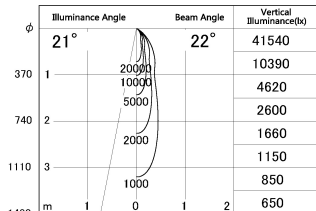

Installation	Track Mount
Type	Versa R-G (UL Track) (SD381)
Fixture wattage	23W
Beam angle	22 deg
Color Temp.	2700K
CRI	Ra>90
Luminous	2439 lm
Body	Die-castaluminumalloy
Body finish	White
Trim finish	White
Reflector finish	N/A
IP Rate	IP20
Light source	COBmodule
Input Voltage	AC220~240V
Dimming Type	Non-Dimmable
Certificate	CE,CCC
Cut Hole	N/A