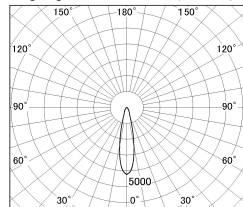

■ Lighting Distribution Curve (cd./1000 lm)

Installation	Track Mount
Type	Versa R-G (UL Track) (SD381)
Fixture wattage	23W
Beam angle	22 deg
Color Temp.	2700K
CRI	Ra>90
Luminous	2439 lm
Body	Die-castaluminumalloy
Body finish	White
Trim finish	White
Reflector finish	N/A
IP Rate	IP20
Light source	COBmodule
Input Voltage	AC220~240V
Dimming Type	Non-Dimmable
Certificate	CE,CCC
Cut Hole	N/A