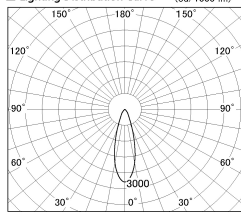

■ Lighting Distribution Curve (cd./1000 lm)

Installation	Track Mount
Type	Versa R-G (UL Track) (SD381)
Fixture wattage	23W
Beam angle	30 deg
Color Temp.	2700K
CRI	Ra>90
Luminous	2423 lm
Body	Die-castaluminumalloy
Body finish	White
Trim finish	White
Reflector finish	N/A
IP Rate	IP20
Light source	COBmodule
Input Voltage	AC220~240V
Dimming Type	Non-Dimmable
Certificate	CE,CCC
Cut Hole	N/A