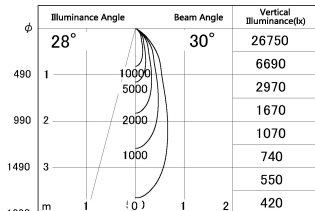

Installation	Track Mount
Type	Versa R-G (UL Track) (SD381)
Fixture wattage	23W
Beam angle	30 deg
Color Temp.	2700K
CRI	Ra>90
Luminous	2423 lm
Body	Die-castaluminumalloy
Body finish	White
Trim finish	White
Reflector finish	N/A
IP Rate	IP20
Light source	COBmodule
Input Voltage	AC220~240V
Dimming Type	Non-Dimmable
Certificate	CE,CCC
Cut Hole	N/A