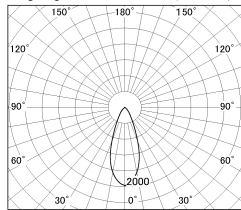

■ Lighting Distribution Curve (cd./1000 lm)

Installation	Track Mount
Type	Versa R-G (UL Track) (SD381)
Fixture wattage	23W
Beam angle	38 deg
Color Temp.	2700K
CRI	Ra>90
Luminous	2368 lm
Body	Die-castaluminumalloy
Body finish	White
Trim finish	White
Reflector finish	N/A
IP Rate	IP20
Light source	COBmodule
Input Voltage	AC220~240V
Dimming Type	Non-Dimmable
Certificate	CE,CCC
Cut Hole	N/A