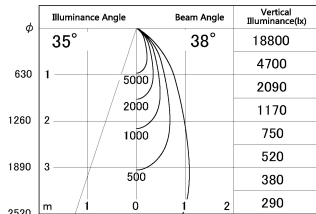

Installation	Track Mount
Type	Versa R-G (UL Track) (SD381)
Fixture wattage	23W
Beam angle	38 deg
Color Temp.	2700K
CRI	Ra>90
Luminous	2368 lm
Body	Die-castaluminumalloy
Body finish	White
Trim finish	White
Reflector finish	N/A
IP Rate	IP20
Light source	COBmodule
Input Voltage	AC220~240V
Dimming Type	Non-Dimmable
Certificate	CE,CCC
Cut Hole	N/A