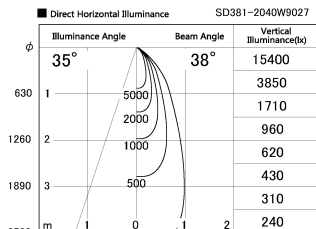

Item no. SD381-2040W9027

Series Name: Versa R-G (UL Track)  
(SD381)

Installation	Track Mount
Type	Versa R-G (UL Track) (SD381)
Fixture wattage	20W
Beam angle	38 deg
Color Temp.	2700K
CRI	Ra>90
Luminous	1918 lm
Body	Die-cast aluminum alloy
Body finish	White
Trim finish	White
Reflector finish	N/A
IP Rate	IP20
Light source	COB module
Input Voltage	AC220~240V
Dimming Type	Non-Dimmable
Certificate	CE,CCC
Cut Hole	N/A