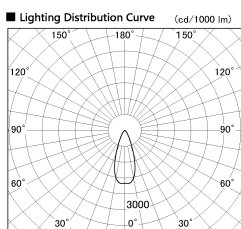

Item no. SD381-2040W9027

Series Name: Versa R-G (UL Track)  
(SD381)

Installation	Track Mount
Type	Versa R-G (UL Track) (SD381)
Fixture wattage	20W
Beam angle	38 deg
Color Temp.	2700K
CRI	Ra>90
Luminous	1918 lm
Body	Die-cast aluminum alloy
Body finish	White
Trim finish	White
Reflector finish	N/A
IP Rate	IP20
Light source	COB module
Input Voltage	AC220~240V
Dimming Type	Non-Dimmable
Certificate	CE,CCC
Cut Hole	N/A