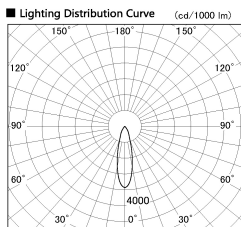

Item no. SD381-1930W9027

Series Name: Versa R-G (UL Track)
(SD381)

Installation	Track Mount
Type	
Fixture wattage	18.6W
Beam angle	27 deg
Color Temp.	2700K
CRI	Ra>90
Luminous	1526 lm
Body	Die-castaluminumalloy
Body finish	White
Trim finish	White
Reflector finish	N/A
IP Rate	IP20
Light source	COBmodule
Input Voltage	AC220~240V
Dimming Type	Non-Dimmable
Certificate	CE,CCC
Cut Hole	N/A