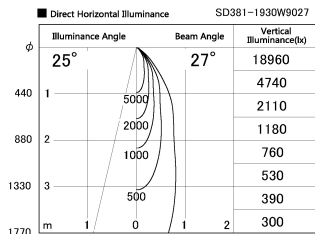

Item no. SD381-1930W9027

Series Name: Versa R-G (UL Track)
(SD381)

Installation	Track Mount
Type	
Fixture wattage	18.6W
Beam angle	27 deg
Color Temp.	2700K
CRI	Ra>90
Luminous	1526 lm
Body	Die-castaluminumalloy
Body finish	White
Trim finish	White
Reflector finish	N/A
IP Rate	IP20
Light source	COBmodule
Input Voltage	AC220~240V
Dimming Type	Non-Dimmable
Certificate	CE,CCC
Cut Hole	N/A