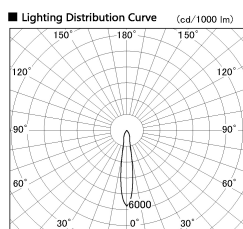

Item no. SD381-1115W9027

Series Name: Versa R-G (UL Track)
(SD381)

■ Direct Horizontal Illuminance SD381-1115W9027

φ	Illuminance Angle	Beam Angle	Vertical Illuminance (lx)
280	16°	17°	22880
1			5720
			2540
560			1430
2			920
			640
840			470
3			360
1120			360
m	1	1	2

Installation	Track Mount
Type	Versa R-G (UL Track) (SD381)
Fixture wattage	10.5W
Beam angle	17 deg
Color Temp.	2700K
CRI	Ra>90
Luminous	993 lm
Body	Die-cast aluminum alloy
Body finish	White
Trim finish	White
Reflector finish	N/A
IP Rate	IP20
Light source	COB module
Input Voltage	AC220~240V
Dimming Type	Non-Dimmable
Certificate	CE,CCC
Cut Hole	N/A