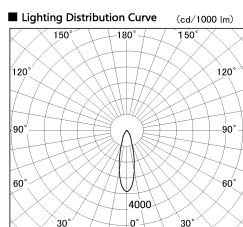

Item no. SD381-1130W9027

Series Name: Versa R-G (UL Track)
(SD381)

Installation	Track Mount
Type	Versa R-G (UL Track) (SD381)
Fixture wattage	10.5W
Beam angle	27 deg
Color Temp.	2700K
CRI	Ra>90
Luminous	923 lm
Body	Die-cast aluminum alloy
Body finish	White
Trim finish	White
Reflector finish	N/A
IP Rate	IP20
Light source	COB module
Input Voltage	AC220~240V
Dimming Type	Non-Dimmable
Certificate	CE,CCC
Cut Hole	N/A