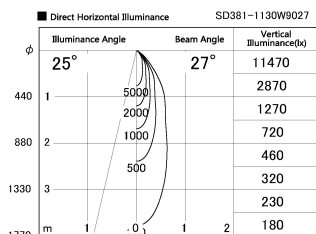

Item no. SD381-1130W9027

Series Name: Versa R-G (UL Track)
(SD381)

Installation	Track Mount
Type	Versa R-G (UL Track) (SD381)
Fixture wattage	10.5W
Beam angle	27 deg
Color Temp.	2700K
CRI	Ra>90
Luminous	923 lm
Body	Die-cast aluminum alloy
Body finish	White
Trim finish	White
Reflector finish	N/A
IP Rate	IP20
Light source	COB module
Input Voltage	AC220~240V
Dimming Type	Non-Dimmable
Certificate	CE,CCC
Cut Hole	N/A