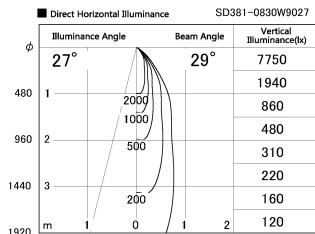

Item no. SD381-0830W9027

Series Name: Versa R-G (UL Track)
(SD381)

Installation	Track Mount
Type	Versa R-G (UL Track) (SD381)
Fixture wattage	7.5W
Beam angle	29 deg
Color Temp.	2700K
CRI	Ra>90
Luminous	629 lm
Body	Die-cast aluminum alloy
Body finish	White
Trim finish	White
Reflector finish	N/A
IP Rate	IP20
Light source	COB module
Input Voltage	AC220~240V
Dimming Type	Non-Dimmable
Certificate	CE,CCC
Cut Hole	N/A