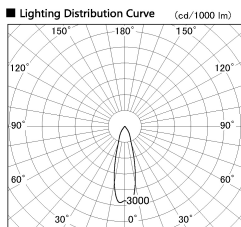

Item no. SD381-0830W9027

Series Name: Versa R-G (UL Track)
(SD381)

Installation	Track Mount
Type	Versa R-G (UL Track) (SD381)
Fixture wattage	7.5W
Beam angle	29 deg
Color Temp.	2700K
CRI	Ra>90
Luminous	629 lm
Body	Die-cast aluminum alloy
Body finish	White
Trim finish	White
Reflector finish	N/A
IP Rate	IP20
Light source	COB module
Input Voltage	AC220~240V
Dimming Type	Non-Dimmable
Certificate	CE,CCC
Cut Hole	N/A