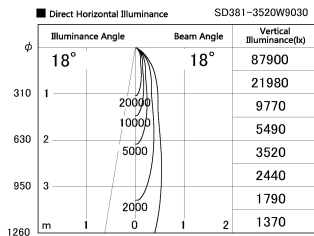

Item no. SD381-3520W9030

Series Name: Versa R-G (UL Track)
(SD381)

Installation	Track Mount
Type	Versa R-G (UL Track) (SD381)
Fixture wattage	36W
Beam angle	18 deg
Color Temp.	3000K
CRI	Ra>90
Luminous	3764 lm
Body	Die-castaluminumalloy
Body finish	White
Trim finish	White
Reflector finish	N/A
IP Rate	IP20
Light source	COBmodule
Input Voltage	AC220~240V
Dimming Type	Non-Dimmable
Certificate	CE,CCC
Cut Hole	N/A