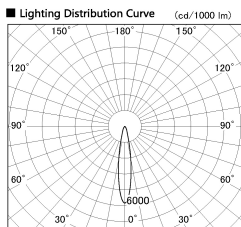

Item no. SD381-3520W9030

Series Name: Versa R-G (UL Track)
(SD381)

Installation	Track Mount
Type	Versa R-G (UL Track) (SD381)
Fixture wattage	36W
Beam angle	18 deg
Color Temp.	3000K
CRI	Ra>90
Luminous	3764 lm
Body	Die-castaluminumalloy
Body finish	White
Trim finish	White
Reflector finish	N/A
IP Rate	IP20
Light source	COBmodule
Input Voltage	AC220~240V
Dimming Type	Non-Dimmable
Certificate	CE,CCC
Cut Hole	N/A