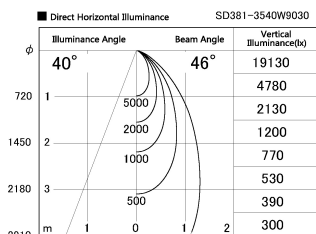

Item no. SD381-3540W9030

Series Name: Versa R-G (UL Track)
(SD381)

Installation	Track Mount
Type	Versa R-G (UL Track) (SD381)
Fixture wattage	36W
Beam angle	46 deg
Color Temp.	3000K
CRI	Ra>90
Luminous	3545 lm
Body	Die-cast aluminum alloy
Body finish	White
Trim finish	White
Reflector finish	N/A
IP Rate	IP20
Light source	COB module
Input Voltage	AC220~240V
Dimming Type	Non-Dimmable
Certificate	CE, CCC
Cut Hole	N/A