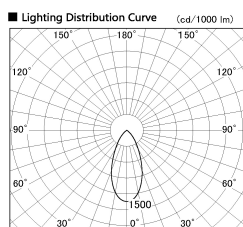

Item no. SD381-3540W9030

Series Name: Versa R-G (UL Track)
(SD381)

Installation	Track Mount
Type	Versa R-G (UL Track) (SD381)
Fixture wattage	36W
Beam angle	46 deg
Color Temp.	3000K
CRI	Ra>90
Luminous	3545 lm
Body	Die-cast aluminum alloy
Body finish	White
Trim finish	White
Reflector finish	N/A
IP Rate	IP20
Light source	COB module
Input Voltage	AC220~240V
Dimming Type	Non-Dimmable
Certificate	CE, CCC
Cut Hole	N/A