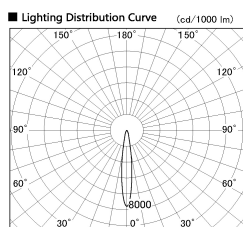

Item no. SD381-2815W9030

Series Name: Versa R-G (UL Track)
(SD381)

■ Direct Horizontal Illuminance SD381-2815W9030

φ	Illuminance Angle	Beam Angle	Vertical Illuminance (lx)
240	14°	15°	93770
480			23440
730			10420
980			5860
			3750
			2600
			1910
			1470

Installation	Track Mount
Type	Versa R-G (UL Track) (SD381)
Fixture wattage	28W
Beam angle	15 deg
Color Temp.	3000K
CRI	Ra>90
Luminous	3037 lm
Body	Die-cast aluminum alloy
Body finish	White
Trim finish	White
Reflector finish	N/A
IP Rate	IP20
Light source	COB module
Input Voltage	AC220~240V
Dimming Type	Non-Dimmable
Certificate	CE,CCC
Cut Hole	N/A