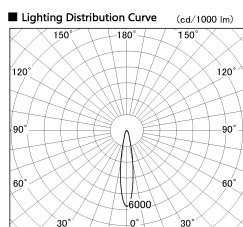

Item no. SD381-2820W9030

Series Name: Versa R-G (UL Track)
(SD381)

Installation	Track Mount
Type	Versa R-G (UL Track) (SD381)
Fixture wattage	28W
Beam angle	18 deg
Color Temp.	3000K
CRI	Ra>90
Luminous	3049 lm
Body	Die-cast aluminum alloy
Body finish	White
Trim finish	White
Reflector finish	N/A
IP Rate	IP20
Light source	COB module
Input Voltage	AC220~240V
Dimming Type	Non-Dimmable
Certificate	CE,CCC
Cut Hole	N/A