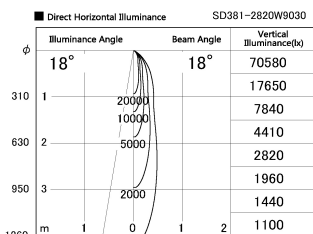

Item no. SD381-2820W9030

Series Name: Versa R-G (UL Track)
(SD381)

Installation	Track Mount
Type	Versa R-G (UL Track) (SD381)
Fixture wattage	28W
Beam angle	18 deg
Color Temp.	3000K
CRI	Ra>90
Luminous	3049 lm
Body	Die-cast aluminum alloy
Body finish	White
Trim finish	White
Reflector finish	N/A
IP Rate	IP20
Light source	COB module
Input Voltage	AC220~240V
Dimming Type	Non-Dimmable
Certificate	CE,CCC
Cut Hole	N/A