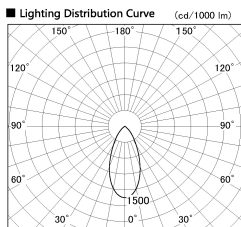

Item no. SD381-2840W9030

Series Name: Versa R-G (UL Track)
(SD381)

| | |
|------------------|---------------------------------|
| Installation | Track Mount |
| Type | Versa R-G (UL Track) (SD381) |
| Fixture wattage | 28W |
| Beam angle | 46 deg |
| Color Temp. | 3000K |
| CRI | Ra>90 |
| Luminous | 2860 lm |
| Body | Die-castaluminumalloy |
| Body finish | White |
| Trim finish | White |
| Reflector finish | N/A |
| IP Rate | IP20 |
| Light source | COBmodule |
| Input Voltage | AC220~240V |
| Dimming Type | Non-Dimmable |
| Certificate | CE,CCC |
| Cut Hole | N/A |