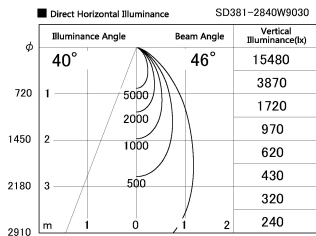

Item no. SD381-2840W9030

Series Name: Versa R-G (UL Track)
(SD381)

| | |
|------------------|---------------------------------|
| Installation | Track Mount |
| Type | Versa R-G (UL Track) (SD381) |
| Fixture wattage | 28W |
| Beam angle | 46 deg |
| Color Temp. | 3000K |
| CRI | Ra>90 |
| Luminous | 2860 lm |
| Body | Die-castaluminumalloy |
| Body finish | White |
| Trim finish | White |
| Reflector finish | N/A |
| IP Rate | IP20 |
| Light source | COBmodule |
| Input Voltage | AC220~240V |
| Dimming Type | Non-Dimmable |
| Certificate | CE,CCC |
| Cut Hole | N/A |