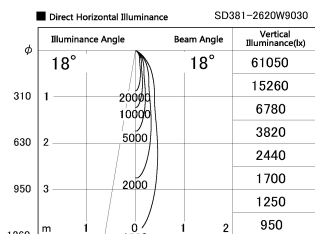

Item no. SD381-2620W9030

Series Name: Versa R-G (UL Track)  
(SD381)

Installation	Track Mount
Type	Versa R-G (UL Track) (SD381)
Fixture wattage	23W
Beam angle	18 deg
Color Temp.	3000K
CRI	Ra>90
Luminous	2683 lm
Body	Die-cast aluminum alloy
Body finish	White
Trim finish	White
Reflector finish	N/A
IP Rate	IP20
Light source	COB module
Input Voltage	AC220~240V
Dimming Type	Non-Dimmable
Certificate	CE, CCC
Cut Hole	N/A