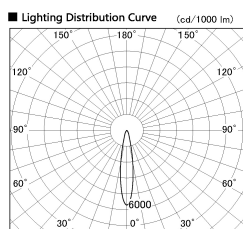

Item no. SD381-2620W9030

Series Name: Versa R-G (UL Track)  
(SD381)

Installation	Track Mount
Type	Versa R-G (UL Track) (SD381)
Fixture wattage	23W
Beam angle	18 deg
Color Temp.	3000K
CRI	Ra>90
Luminous	2683 lm
Body	Die-cast aluminum alloy
Body finish	White
Trim finish	White
Reflector finish	N/A
IP Rate	IP20
Light source	COB module
Input Voltage	AC220~240V
Dimming Type	Non-Dimmable
Certificate	CE, CCC
Cut Hole	N/A