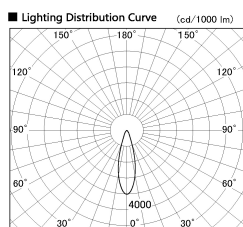

Item no. SD381-2630W9030

Series Name: Versa R-G (UL Track)
(SD381)

Installation	Track Mount
Type	Versa R-G (UL Track) (SD381)
Fixture wattage	23W
Beam angle	28 deg
Color Temp.	3000K
CRI	Ra>90
Luminous	2690 lm
Body	Die-cast aluminum alloy
Body finish	White
Trim finish	White
Reflector finish	N/A
IP Rate	IP20
Light source	COB module
Input Voltage	AC220~240V
Dimming Type	Non-Dimmable
Certificate	CE,CCC
Cut Hole	N/A