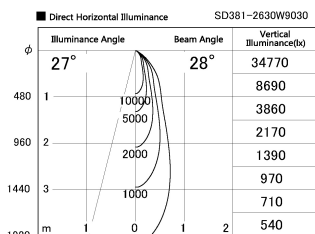

Item no. SD381-2630W9030

Series Name: Versa R-G (UL Track)
(SD381)

Installation	Track Mount
Type	Versa R-G (UL Track) (SD381)
Fixture wattage	23W
Beam angle	28 deg
Color Temp.	3000K
CRI	Ra>90
Luminous	2690 lm
Body	Die-cast aluminum alloy
Body finish	White
Trim finish	White
Reflector finish	N/A
IP Rate	IP20
Light source	COB module
Input Voltage	AC220~240V
Dimming Type	Non-Dimmable
Certificate	CE,CCC
Cut Hole	N/A