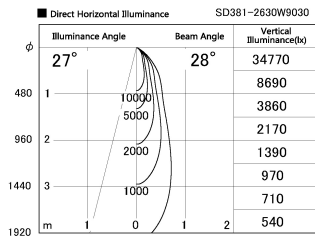

Item no. SD381-2630W9030

Series Name: Versa R-G (UL Track)
(SD381)

Installation	Track Mount
Type	
Fixture wattage	23W
Beam angle	28 deg
Color Temp.	3000K
CRI	Ra>90
Luminous	2690 lm
Body	Die-castaluminumalloy
Body finish	White
Trim finish	White
Reflector finish	N/A
IP Rate	IP20
Light source	COBmodule
Input Voltage	AC220~240V
Dimming Type	Non-Dimmable
Certificate	CE,CCC
Cut Hole	N/A