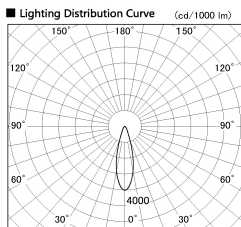

Item no. SD381-2630W9030

Series Name: Versa R-G (UL Track)
(SD381)

Installation	Track Mount
Type	
Fixture wattage	23W
Beam angle	28 deg
Color Temp.	3000K
CRI	Ra>90
Luminous	2690 lm
Body	Die-castaluminumalloy
Body finish	White
Trim finish	White
Reflector finish	N/A
IP Rate	IP20
Light source	COBmodule
Input Voltage	AC220~240V
Dimming Type	Non-Dimmable
Certificate	CE,CCC
Cut Hole	N/A