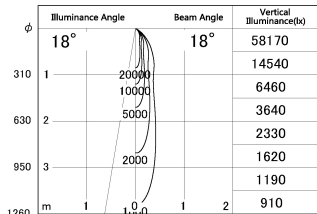

Installation	Track Mount
Type	Versa R-G (UL Track) (SD381)
Fixture wattage	23W
Beam angle	18 deg
Color Temp.	3000K
CRI	Ra>90
Luminous	2456 lm
Body	Die-castaluminumalloy
Body finish	White
Trim finish	White
Reflector finish	N/A
IP Rate	IP20
Light source	COBmodule
Input Voltage	AC220~240V
Dimming Type	Non-Dimmable
Certificate	CE,CCC
Cut Hole	N/A