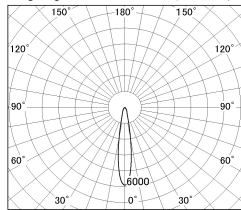

■ Lighting Distribution Curve (cd./1000 lm)

Installation	Track Mount
Type	Versa R-G (UL Track) (SD381)
Fixture wattage	23W
Beam angle	18 deg
Color Temp.	3000K
CRI	Ra>90
Luminous	2456 lm
Body	Die-castaluminumalloy
Body finish	White
Trim finish	White
Reflector finish	N/A
IP Rate	IP20
Light source	COBmodule
Input Voltage	AC220~240V
Dimming Type	Non-Dimmable
Certificate	CE,CCC
Cut Hole	N/A