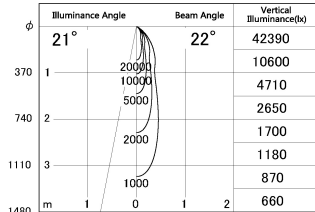

Item no. SD381-2520W9030

Series Name: Versa R-G (UL Track)
(SD381)

■ Lighting Distribution Curve (cd./1000 lm)

■ Direct Horizontal Illuminance SD381-2520W9030

Installation	Track Mount
Type	Versa R-G (UL Track) (SD381)
Fixture wattage	23W
Beam angle	22 deg
Color Temp.	3000K
CRI	Ra>90
Luminous	2489 lm
Body	Die-castaluminumalloy
Body finish	White
Trim finish	White
Reflector finish	N/A
IP Rate	IP20
Light source	COBmodule
Input Voltage	AC220~240V
Dimming Type	Non-Dimmable
Certificate	CE,CCC
Cut Hole	N/A