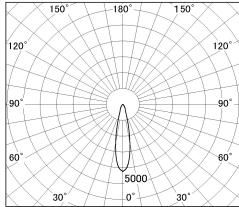

Item no. SD381-2520W9030

Series Name: Versa R-G (UL Track)
(SD381)

■ Lighting Distribution Curve (cd./1000 lm)

■ Direct Horizontal Illuminance SD381-2520W9030

Installation	Track Mount
Type	Versa R-G (UL Track) (SD381)
Fixture wattage	23W
Beam angle	22 deg
Color Temp.	3000K
CRI	Ra>90
Luminous	2489 lm
Body	Die-castaluminumalloy
Body finish	White
Trim finish	White
Reflector finish	N/A
IP Rate	IP20
Light source	COBmodule
Input Voltage	AC220~240V
Dimming Type	Non-Dimmable
Certificate	CE,CCC
Cut Hole	N/A