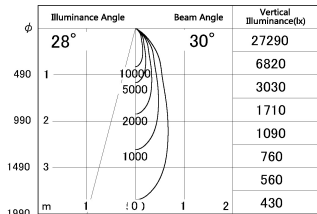

Installation	Track Mount
Type	Versa R-G (UL Track) (SD381)
Fixture wattage	23W
Beam angle	30 deg
Color Temp.	3000K
CRI	Ra>90
Luminous	2472 lm
Body	Die-castaluminumalloy
Body finish	White
Trim finish	White
Reflector finish	N/A
IP Rate	IP20
Light source	COBmodule
Input Voltage	AC220~240V
Dimming Type	Non-Dimmable
Certificate	CE,CCC
Cut Hole	N/A