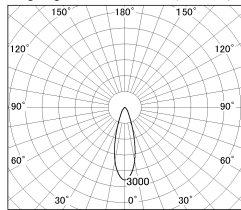

■ Lighting Distribution Curve (cd./1000 lm)

Installation	Track Mount
Type	Versa R-G (UL Track) (SD381)
Fixture wattage	23W
Beam angle	30 deg
Color Temp.	3000K
CRI	Ra>90
Luminous	2472 lm
Body	Die-castaluminumalloy
Body finish	White
Trim finish	White
Reflector finish	N/A
IP Rate	IP20
Light source	COBmodule
Input Voltage	AC220~240V
Dimming Type	Non-Dimmable
Certificate	CE,CCC
Cut Hole	N/A