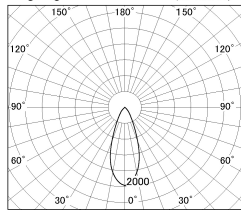

■ Lighting Distribution Curve (cd./1000 lm)

Installation	Track Mount
Type	Versa R-G (UL Track) (SD381)
Fixture wattage	23W
Beam angle	38 deg
Color Temp.	3000K
CRI	Ra>90
Luminous	2416 lm
Body	Die-castaluminumalloy
Body finish	White
Trim finish	White
Reflector finish	N/A
IP Rate	IP20
Light source	COBmodule
Input Voltage	AC220~240V
Dimming Type	Non-Dimmable
Certificate	CE,CCC
Cut Hole	N/A