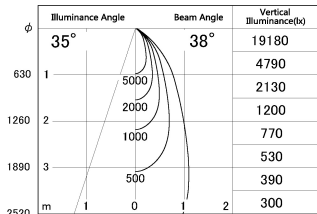

Installation	Track Mount
Type	Versa R-G (UL Track) (SD381)
Fixture wattage	23W
Beam angle	38 deg
Color Temp.	3000K
CRI	Ra>90
Luminous	2416 lm
Body	Die-castaluminumalloy
Body finish	White
Trim finish	White
Reflector finish	N/A
IP Rate	IP20
Light source	COBmodule
Input Voltage	AC220~240V
Dimming Type	Non-Dimmable
Certificate	CE,CCC
Cut Hole	N/A